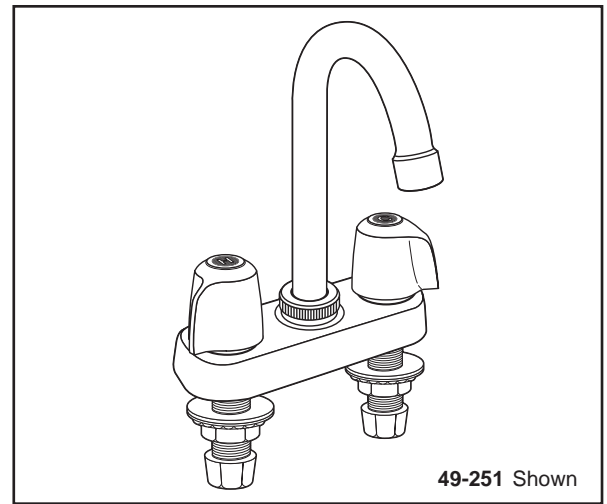

# Two Handle Bar Faucet

**Features:**

- Gooseneck spout
- Cast brass underbody with heavy chrome plated brass shell
- Metal handles with acrylic hot and cold index buttons
- Compression stems with renewable brass seats
- Working parts can be easily replaced
- 1/2" NPSM supply connections with brass coupling nuts
- ADA compliant handles operate with less than 5 lbs. force
- 2.2 gpm (8.3 L/min) @ 60 psi maximum aerator

**Standards & Certifications:**

- ANSI/ASME A112.18.1M
- ANSI A117.1 (ADA)
- IAPMO/cUPC
- MASS code

**Catalog Numbers:**

- 49-251 Chrome
- 49-251-66 Chrome
- 07-49-251 Chrome

**Prefixes Available:**

07-Metal Fluted Handles