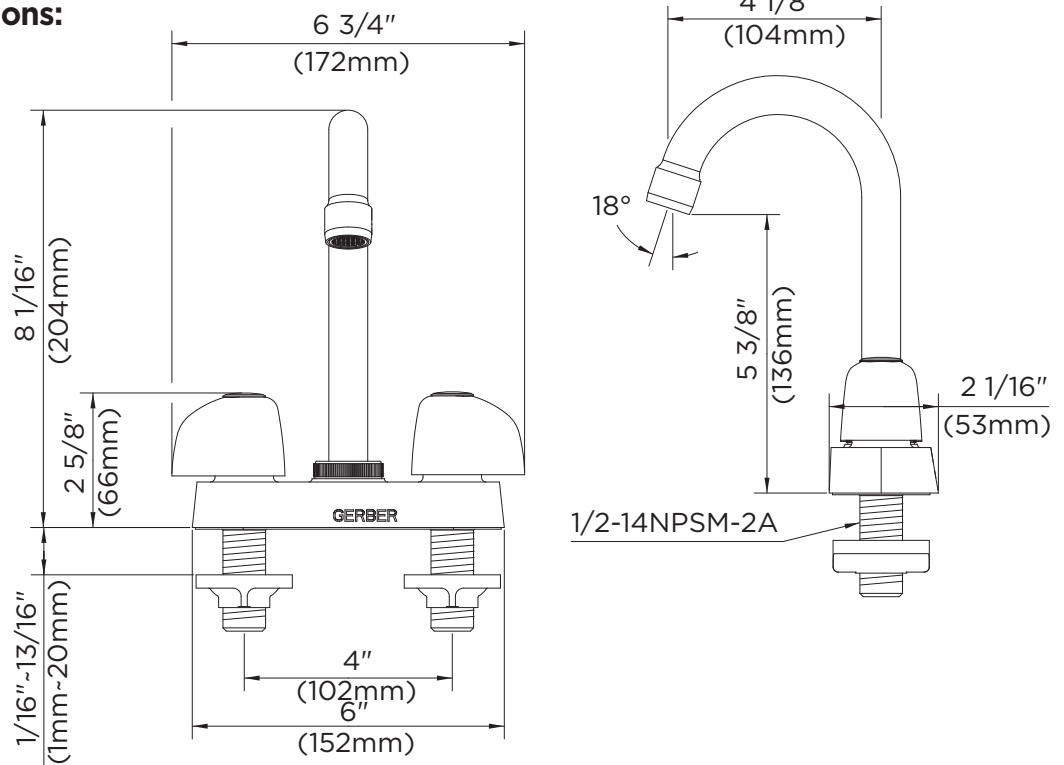

# Two Handle Bar Faucet

**Features:**

- Gooseneck spout
- Cast brass underbody with heavy chrome plated brass shell
- Metal handles with acrylic hot and cold index buttons
- Compression stems with renewable brass seats
- Working parts can be easily replaced
- 1/2" NPSM supply connections with brass coupling nuts
- ADA compliant handles operate with less than 5 lbs. force
- 2.2 gpm (8.3 L/min) @ 60 psi maximum aerator

**Standards & Certifications:**

- ANSI/ASME A112.18.1M
- ANSI A117.1 (ADA)
- IAPMO/cUPC
- MASS code

**Catalog Numbers:**

- 49-251 Chrome
- 49-251-66 Chrome
- 07-49-251 Chrome

**Prefixes Available:**

07-Metal Fluted Handles

**Suffixes Available:**

66-Wrist Blade Handles

Job Name	
Date	
Model Specified	
Quantity	
Customer	
Contractor	
Architect/engineer	

Gerber Toll Free Technical Support: 888-648-6466  
www.gerberonline.com