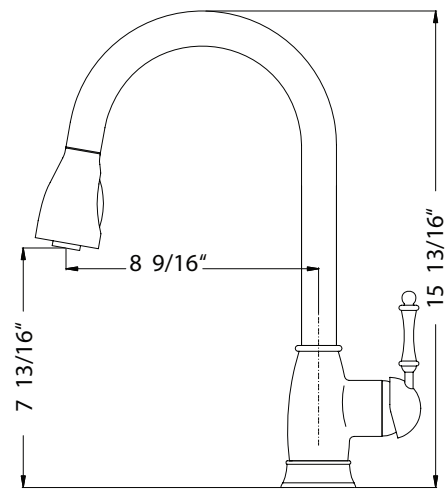

**ARIANA SERIES**

**Pull Down Kitchen Faucet**

- Model** ARPD-1000-PC : Polished Chrome  
 ARPD-1000-BN : Brushed Nickel  
 ARPD-1000-OB : Oil Rubbed Bronze  
 ARPD-1000-BB : Brushed Brass

ARPD-1000

**FEATURES**

- Traditional solid brass construction
- Lightweight Ergonomic pull down with dual function spray/stream hand spray
- Easy clean removable Aerator
- Extendable hose reaches all edges of sink and beyond. 20+ inches
- Forward action with 15° rear limited handle will not hit backsplash
- Ceramic Disc Cartridge - Lifetime Warranty
- Available in 4 finish options
- Sleek High Profile Faucet handles large kitchenware
- Hybrid stainless steel and nylon braided hoses for increased durability and flexibility
- All HamatUSA faucets are ICC certified to meet or exceed US State and Federal plumbing codes and low lead safety standards
- Limited Lifetime Warranty