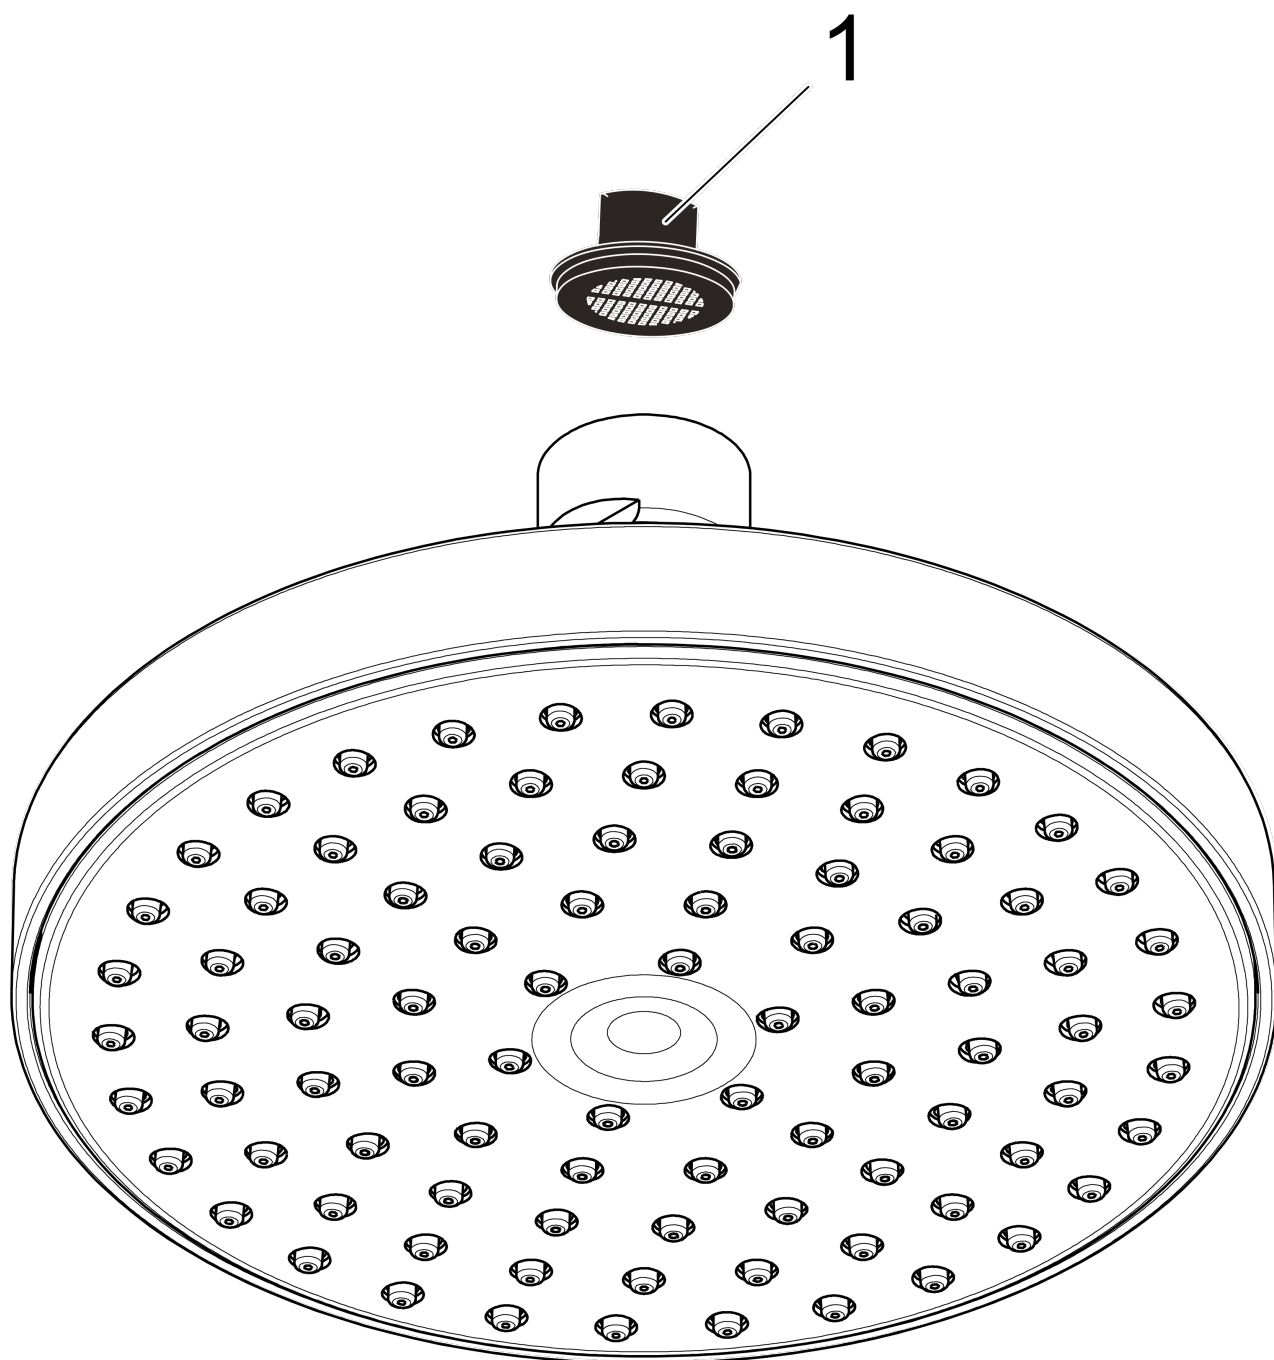

Raindance S
Showerhead 150 1-Jet, 2.0 GPM
 Finishes : **chrome** Part no. : **04342000**

Description

Features

- 90 no-clog spray channels
- Spray modes: RainAir
- Flow: 2.0 GPM (7.6 L/Min)
- Gray spray disc

Item details

List Price \$ 181.00

Technology

Compliance

Product image

Scale drawing

Raindance S
Showerhead 150 1-Jet, 2.0 GPM
Finishes : **chrome** Part no. : **04342000**

Exploded drawing

Year of production: >06/10

Raindance S
Showerhead 150 1-Jet, 2.0 GPM
 Finishes : **chrome** Part no. : **04342000**

Spare parts list

Year of production: >06/10

Pos.	Description	Part no.	Price	PU
1	filter packing	88649000	-	1