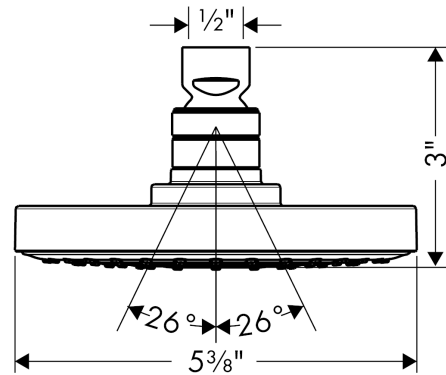

Raindance S
Showerhead 150 1-Jet, 2.0 GPM
 Finishes : **chrome** Part no. : **04342000**

Description

Features

- 90 no-clog spray channels
- Spray modes: RainAir
- Flow: 2.0 GPM (7.6 L/Min)
- Gray spray disc

Item details

List Price \$ 181.00

Technology

Compliance

Product image

Scale drawing

Raindance S
Showerhead 150 1-Jet, 2.0 GPM
Finishes : **chrome** Part no. : **04342000**

Exploded drawing

Year of production: >06/10

Raindance S
Showerhead 150 1-Jet, 2.0 GPM
 Finishes : **chrome** Part no. : **04342000**

Spare parts list

Year of production: >06/10

Pos.	Description	Part no.	Price	PU
1	filter packing	88649000	-	1