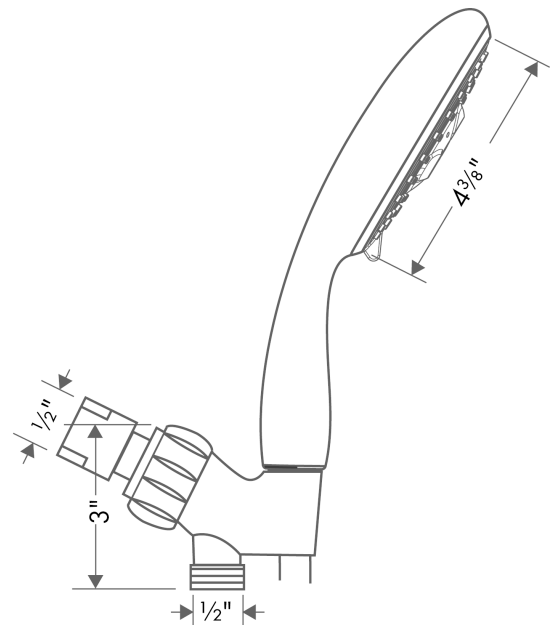

Raindance E

Handshower Set 100 3-Jet, 2.0 GPM

Finishes : **chrome** Part no. : **04517000**

Description

Features

- consists of: Handshower, Handshower holder, Handshower hose
- Spray modes: RainAir, BalanceAir, Whirl
- 30° adjustment
- Flow: 2.0 GPM (7.6 L/Min)

Item details

List Price \$ 226.00

Technology

Compliance

Product image

Scale drawing

Raindance E
Handshower Set 100 3-Jet, 2.0 GPM
Finishes : **chrome** Part no. : **04517000**

Exploded drawing

Year of production: >09/12

Raindance E

Handshower Set 100 3-Jet, 2.0 GPM

Finishes : **chrome** Part no. : **04517000**

Spare parts list

Year of production: >09/12

Pos.	Description	Part no.	Price	PU
1	filter packing	88649000	-	1
2	shower holder	06505003	-	1
3	washer	88651000	-	1
4	handshower	04344000	-	1
5	shower hose 1,60 m	28276003	-	1
6	filter packing	94246000	-	1