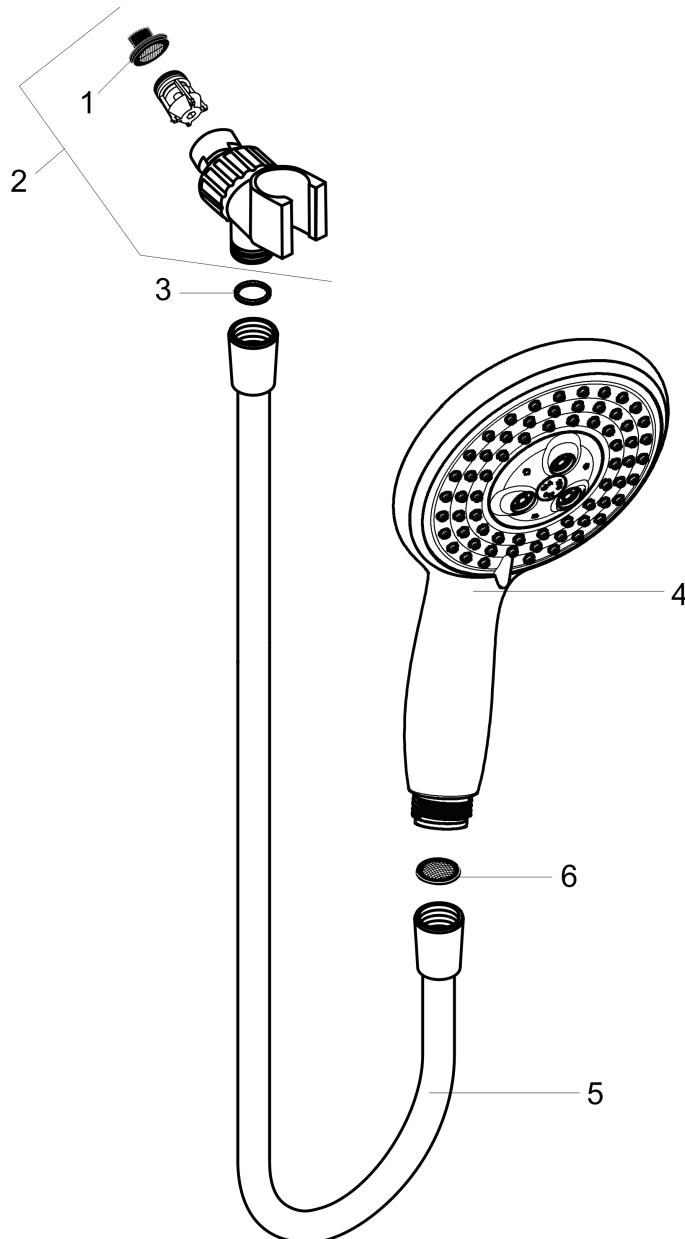

Raindance E

Handshower Set 100 3-Jet, 2.0 GPM

Finishes : **chrome** Part no. : **04517000**

Description

Features

- consists of: Handshower, Handshower holder, Handshower hose
- Spray modes: RainAir, BalanceAir, Whirl
- 30° adjustment
- Flow: 2.0 GPM (7.6 L/Min)

Item details

List Price \$ 226.00

Technology

Compliance

Product image

Scale drawing

Raindance E
Handshower Set 100 3-Jet, 2.0 GPM
Finishes : **chrome** Part no. : **04517000**

Exploded drawing

Year of production: >09/12

Raindance E

Handshower Set 100 3-Jet, 2.0 GPM

Finishes : **chrome** Part no. : **04517000**

Spare parts list

Year of production: >09/12

Pos.	Description	Part no.	Price	PU
1	filter packing	88649000	-	1
2	shower holder	06505003	-	1
3	washer	88651000	-	1
4	handshower	04344000	-	1
5	shower hose 1,60 m	28276003	-	1
6	filter packing	94246000	-	1