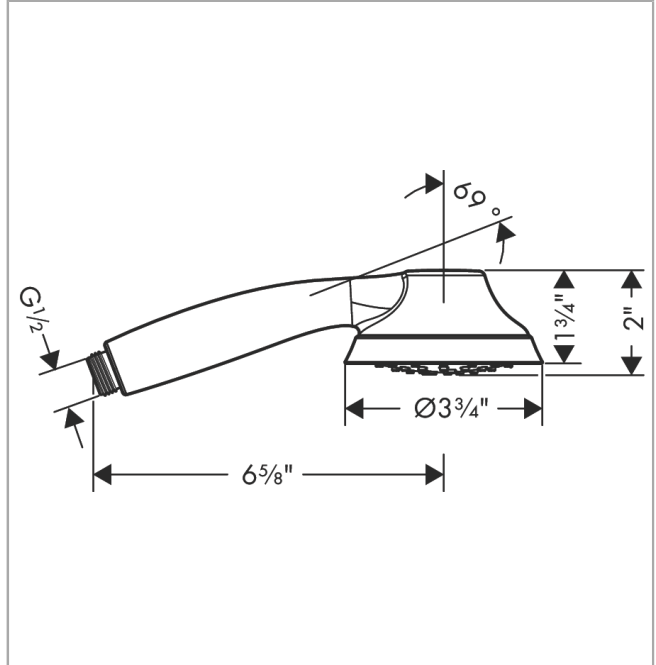

**Joleena**

**Handshower 95 1-Jet, 1.75 GPM**

Finishes : **brushed nickel** Part no. : **04782820**

**Description**

**Features**

- Spray modes: Full
- 42 no-clog spray channels
- Flow: 1.75 GPM (6.6 L/Min)

**Item details**

List Price \$ 138.00

**Technology**

**Compliance**

**Product image**

**Scale drawing**

**Joleena**  
**Handshower 95 1-Jet, 1.75 GPM**  
Finishes : **brushed nickel** Part no. : **04782820**

Exploded drawing

Year of production: >01/20