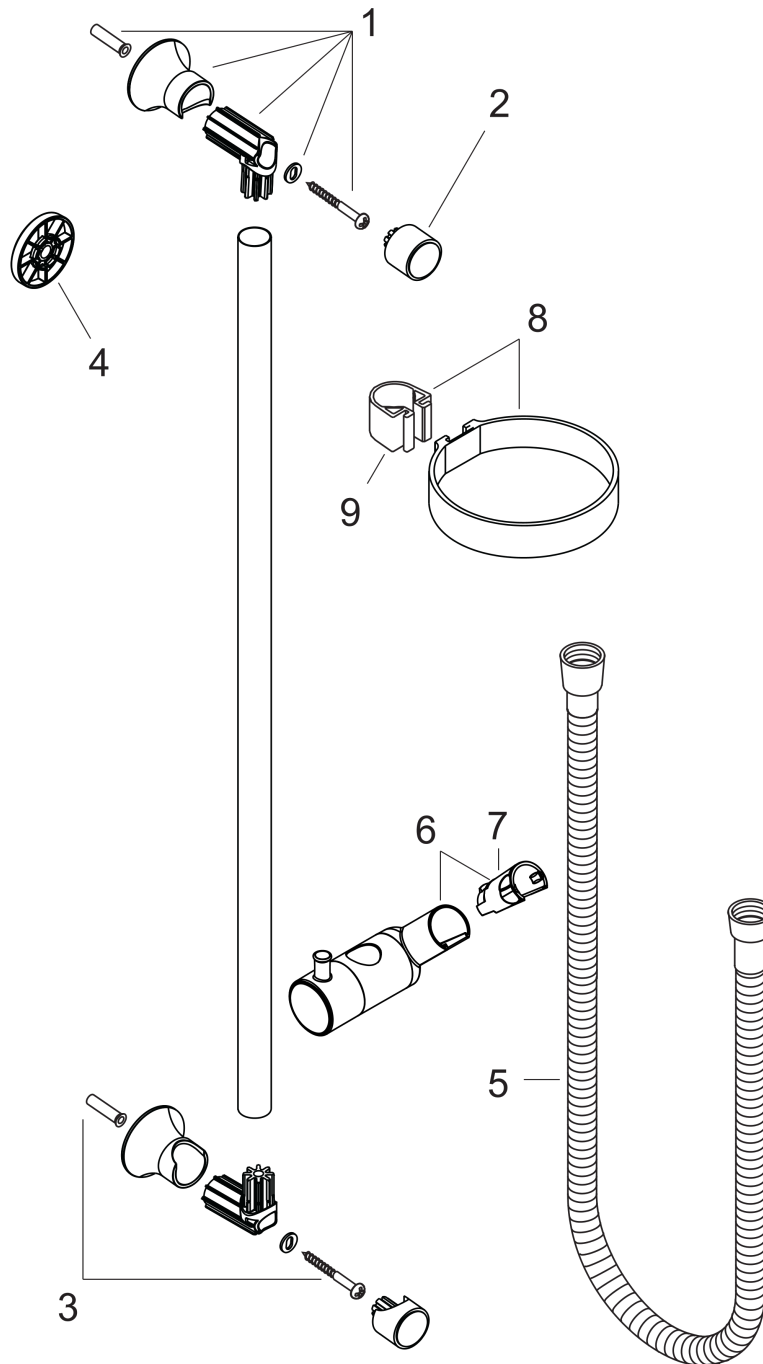

Unica
Wallbar Classic, 24"
 Finishes : **rubbed bronze** Part no. : **27617920**

Description

Features

- consists of: Wallbar, Handshower hose, Slider
- Brass wallbar
- Angle-adjustable holder pivots left and right, slides easily and locks in place

Item details

List Price \$ 342.00

Compliance

Product image

Scale drawing

Unica
 Wallbar Classic, 24"
 Finishes : rubbed bronze Part no. : 27617920

Exploded drawing

Year of production: >04/08

Unica

Wallbar Classic, 24"

Finishes : **rubbed bronze** Part no. : **27617920**

Spare parts list

Year of production: >04/08

Pos.	Description	Part no.	Price	PU
1	wall support	95171920	-	1
2	cover	95129920	-	1
3	mounting set	96179000	-	1
4	tile-matching-disk	98992920	-	1
5	shower hose Sensoflex 1,60 m	28136XXX	-	-
6	support, assy	95172920	-	1
7	guide	98918XXX	-	-
8	shelf Casetta	28678000	-	1
9	clip for Casetta, Ø 22 mm	96189000	-	1