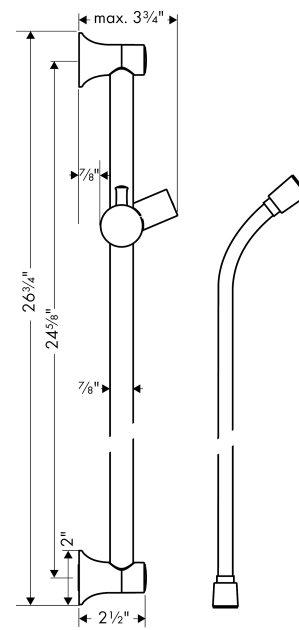

Unica
Wallbar Classic, 24"
 Finishes : **rubbed bronze** Part no. : **27617920**

Description

Features

- consists of: Wallbar, Handshower hose, Slider
- Brass wallbar
- Angle-adjustable holder pivots left and right, slides easily and locks in place

Item details

List Price \$ 342.00

Compliance

Product image

Scale drawing

Unica
 Wallbar Classic, 24"
 Finishes : rubbed bronze Part no. : 27617920

Exploded drawing

Year of production: >04/08

Unica

Wallbar Classic, 24"

Finishes : **rubbed bronze** Part no. : **27617920**

Spare parts list

Year of production: >04/08

Pos.	Description	Part no.	Price	PU
1	wall support	95171920	-	1
2	cover	95129920	-	1
3	mounting set	96179000	-	1
4	tile-matching-disk	98992920	-	1
5	shower hose Sensoflex 1,60 m	28136XXX	-	-
6	support, assy	95172920	-	1
7	guide	98918XXX	-	-
8	shelf Casetta	28678000	-	1
9	clip for Casetta, Ø 22 mm	96189000	-	1