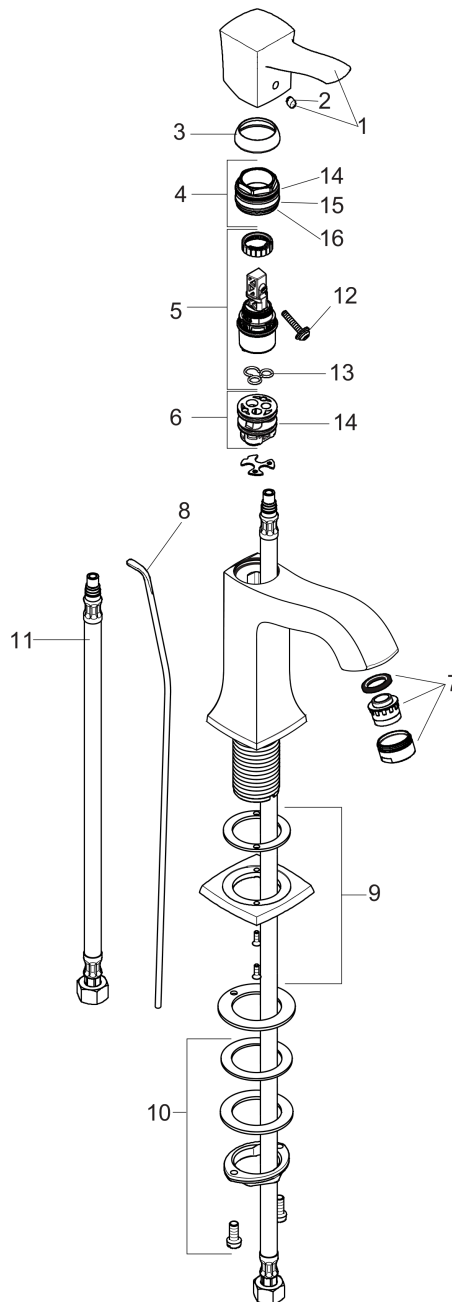

**Metropol Classic**  
**Single-Hole Faucet 110 with Pop-Up Drain, 0.5 GPM**  
 Finishes : **brushed nickel** Part no. : **31310821**

## Product image

## Scale drawing

**Metropol Classic**  
**Single-Hole Faucet 110 with Pop-Up Drain, 0.5 GPM**  
 Finishes : **brushed nickel** Part no. : **31310821**

Exploded drawing

Year of production: >07/19

**Metropol Classic**  
**Single-Hole Faucet 110 with Pop-Up Drain, 0.5 GPM**  
 Finishes : **brushed nickel** Part no. : **31310821**

## Spare parts list

Year of production: >07/19

Pos.	Description	Part no.	Price	PU
1	handle	92815820	-	1
2	screw cover	96338000	-	1
3	flange	98863820	-	1
4	nut	98864000	-	1
5	cartridge, assy	95973001	-	1
6	adapter for cartridge	98866000	-	1
7	aerator M24x1 (1,9 l/min)	93502820	-	1
8	pull rod	96657820	-	1
9	escutcheon for spout	92814820	-	1
10	fixing set (Ø 32)	13961000	-	1
11	connection hose 18½" M8x0,75 3/8"	96321001	-	1
12	locking screw for handle	95140000	-	1
13	seal	98865000	-	1
14	O-ring 23x2	98398000	-	1
15	O-ring 27x1,5	92527000	-	1
16	O-ring 25x1,5	98146000	-	1
a	pop up waste	88509820	-	1
b	lever collar	97548000	-	1
c	O-ring 7x1,5	98422000	-	1