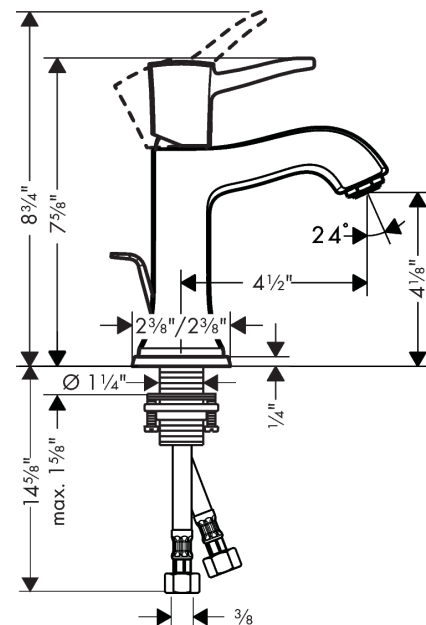

## Scale drawing

**Metropol Classic**  
**Single-Hole Faucet 110 with Pop-Up Drain, 0.5 GPM**  
 Finishes : **brushed nickel** Part no. : **31310821**

Exploded drawing

Year of production: >07/19

**Metropol Classic**  
**Single-Hole Faucet 110 with Pop-Up Drain, 0.5 GPM**  
 Finishes : **brushed nickel** Part no. : **31310821**

## Spare parts list

Year of production: >07/19

Pos.	Description	Part no.	Price	PU
1	handle	92815820	-	1
2	screw cover	96338000	-	1
3	flange	98863820	-	1
4	nut	98864000	-	1
5	cartridge, assy	95973001	-	1
6	adapter for cartridge	98866000	-	1
7	aerator M24x1 (1,9 l/min)	93502820	-	1
8	pull rod	96657820	-	1
9	escutcheon for spout	92814820	-	1
10	fixing set (Ø 32)	13961000	-	1
11	connection hose 18½" M8x0,75 3/8"	96321001	-	1
12	locking screw for handle	95140000	-	1
13	seal	98865000	-	1
14	O-ring 23x2	98398000	-	1
15	O-ring 27x1,5	92527000	-	1
16	O-ring 25x1,5	98146000	-	1
a	pop up waste	88509820	-	1
b	lever collar	97548000	-	1
c	O-ring 7x1,5	98422000	-	1