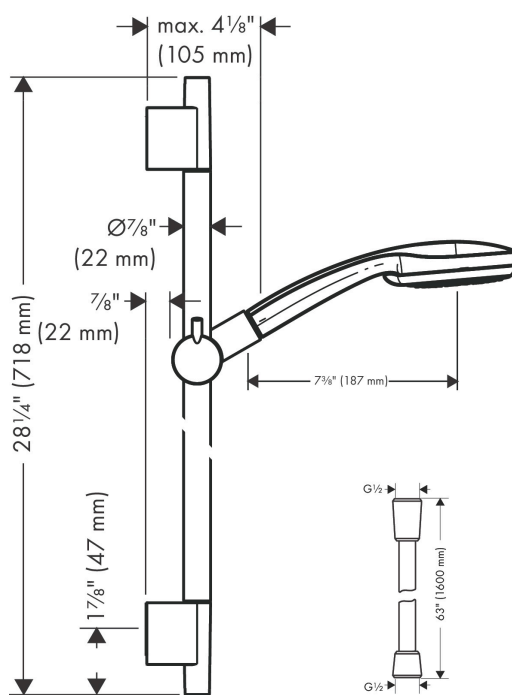

Brand	hansgrohe
Art. Name	Croma 100 Wallbar Set 100 3-Jet 24", 1.8 GPM
Art. Nr.	04946820
Surface	brushed nickel
Pos.	1

Product Picture

Custom finish

Drawing

Technology

Features

- Consists of: Wallbar, Handshower, Handshower hose
- Spray modes: Full, Pulsating Massage, Intense Turbo
- Continuous spray mode adjustment
- Angle-adjustable holder pivots left and right, slides easily and locks in place
- Flow: 1.8 GPM (6.8 L/Min)
- wall mounted: Fastens with screws
- Shower bar diameter: 22 mm