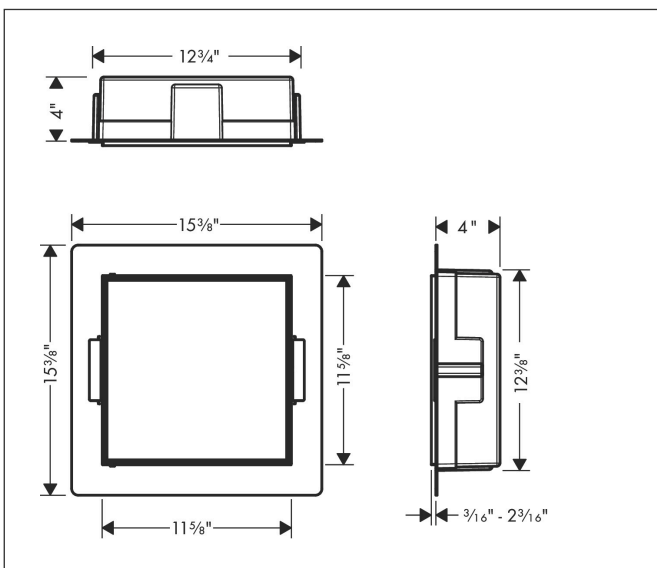

Brand hansgrohe
 Art. Name **XtraStoris Rock** Wall niche with tileable door 12"x 12"x 4"
 Art. Nr. 56085700
 Surface matte white
 Pos. 1

Product Picture

Features

- Consists of: wall niche with tileable door, sealing set
- Tileable Push-Open door
- Depth of the tileable door: 12 mm
- Installation depth: 100 mm
- Where to use: new construction, renovation
- Variable installation depth
- Easy to clean surface
- Suitable for use in wet areas
- easy adjustment to tile thickness
- Wall type: solid wall construction, drywall construction
- Material sealing set: Polystyrene (PS)
- Material wall niche: Stainless Steel 304 (1.4301)
- Dimensions wall niche: 300 x 300 x 100 mm (HxWxD)
- Required dimensions for sealing set: 313 x 325 x 100 mm (HxWxD)

Drawing

Technology