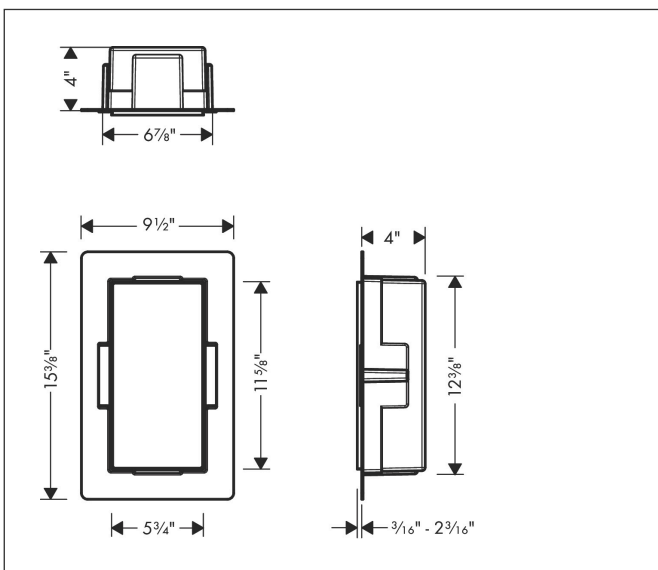

Brand hansgrohe
 Art. Name **XtraStoris Minimalistic** Wall niche frameless 12"x 6"x 4"
 Art. Nr. 56070700
 Surface matte white
 Pos. 1

Product Picture

Features

- Consists of: wall niche frameless, sealing set
- Installation depth: 100 mm
- Where to use: new construction, renovation
- Variable installation depth
- Easy to clean surface
- Installable flush with the wall or as a design element sticking out (up to 55 mm)
- frameless design
- suitable for use in wet areas
- easy adjustment to tile thickness
- Wall type: drywall construction, solid wall construction
- Material sealing set: Polystyrene (PS)
- Material wall niche: Stainless Steel 304 (1.4301)
- Dimensions wall niche: 300 x 150 x 100 mm (HxWxD)
- Required dimensions for sealing set: 313 x 175 x 100 mm (HxWxD)

Drawing

Technology