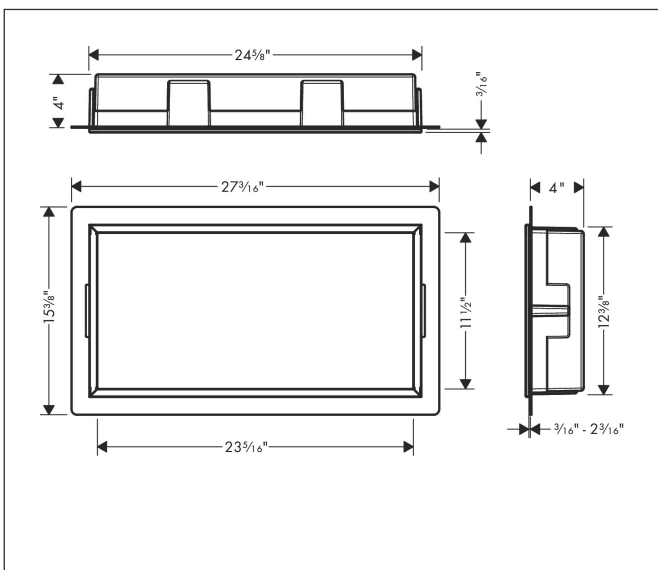

Brand hansgrohe
 Art. Name **XtraStoris Original** Wall niche with frame 12"x 24"x 4"
 Art. Nr. 56064670
 Surface matte black
 Pos. 1

Product Picture

Features

- Consists of: wall niche with frame, sealing set
- Installation depth: 100 mm
- Where to use: renovation, new construction
- Easy to clean surface
- Suitable for use in wet areas
- Wall type: solid wall construction, drywall construction
- Material sealing set: Polystyrene (PS)
- Material wall niche: Stainless Steel 304 (1.4301)
- Surface of the wall niche powder-coated stainless steel
- Dimensions wall niche: 300 x 600 x 100 mm (HxWxD)
- Required dimensions for sealing set: 313 x 625 x 100 mm (Hx-WxD)

Drawing

Technology