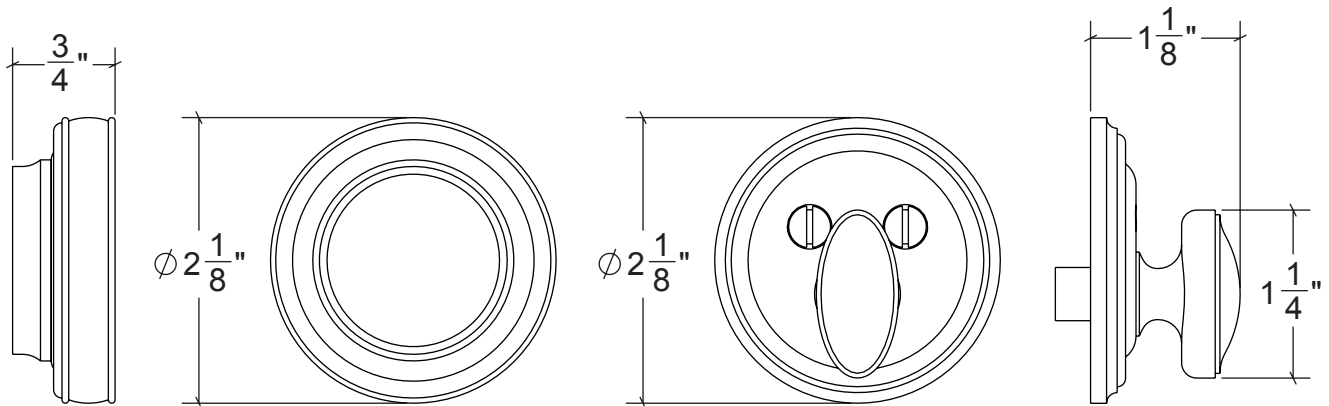

HAMILTON SINKLER

DB300 Revival Classic Cylinder Set Deadbolt Set

Standard Finishes:

- Bright Antique Brass
- Brushed Nickel
- Oil Rubbed Bronze
- Polished Chrome
- Polished Nickel
- Polished Brass Unlacquered

Special Order Finish:

- Satin Brass

Base Material:

Solid Brass

Works with door thickness 1-3/4" to 2-1/4"