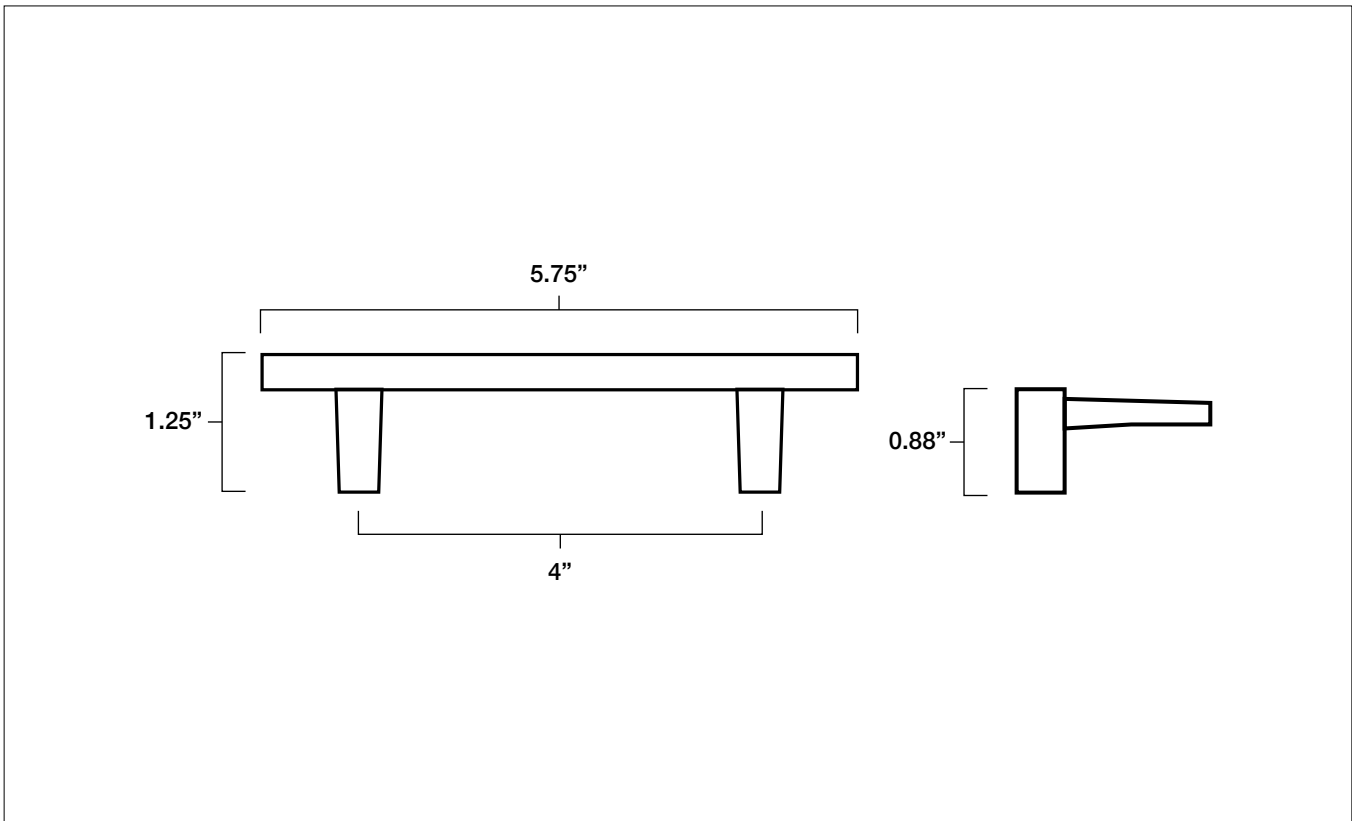

HALF MOON 4" CABINET PULL

Tech Spec

FINISH	SKU	ALSO INCLUDED
Matte Black Polished Chrome Polished Nickel Satin Brass Satin Nickel	HM550-MB HM550-PC HM550-PN HM550-SB HM550-SN	(2) 8-32, 1" Phillips head screws (2) 8-32, 1.75" Phillips head breakable screws