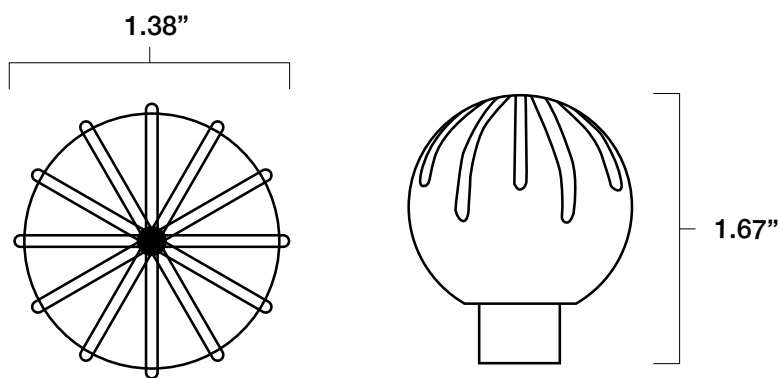

### SUNBURST KNOB

#### Tech Spec

FINISH	SKU	ALSO INCLUDED
Polished Nickel Satin Brass Satin Nickel Venetian Bronze	SU13-PN SU13-SB SU13-SN SU13-VB	(1) 8-32, 1" Phillips head screw (1) 8-32, 1.75" Phillips head breakable screw