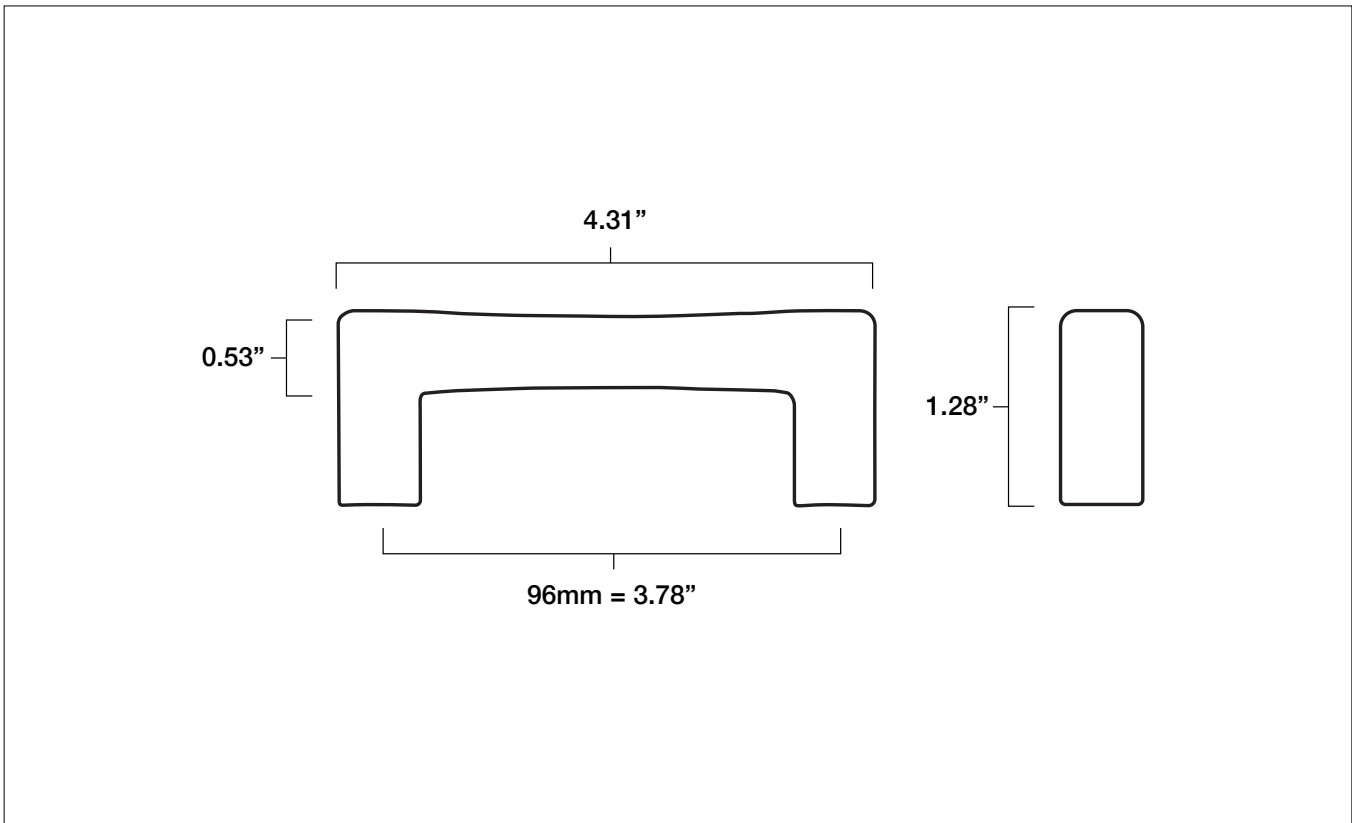

**TWIST 96MM CABINET PULL**

Tech Spec

FINISH	SKU	ALSO INCLUDED
Matte Black Polished Chrome Polished Nickel Satin Brass Satin Nickel	TW543-MB TW543-PC TW543-PN TW543-SB TW543-SN	(2) 8-32, 1" Phillips head screws (2) 8-32, 1.75" Phillips head breakable screws