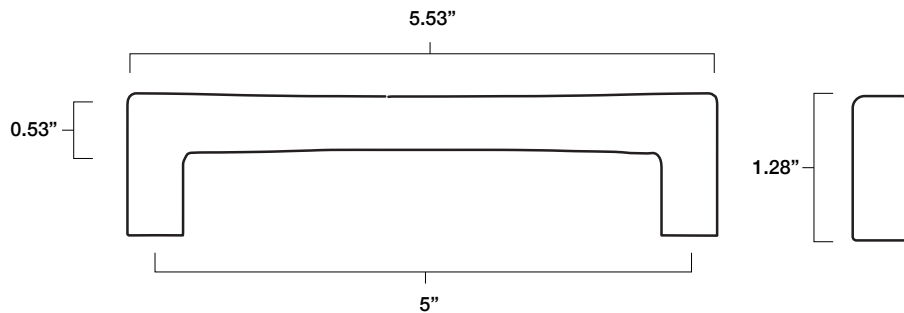

TWIST 5" CABINET PULL

Tech Spec

FINISH	SKU	ALSO INCLUDED
Matte Black Polished Chrome Polished Nickel Satin Brass Satin Nickel	TW544-MB TW544-PC TW544-PN TW544-SB TW544-SN	(2) 8-32, 1" Phillips head screws (2) 8-32, 1.75" Phillips head breakable screws