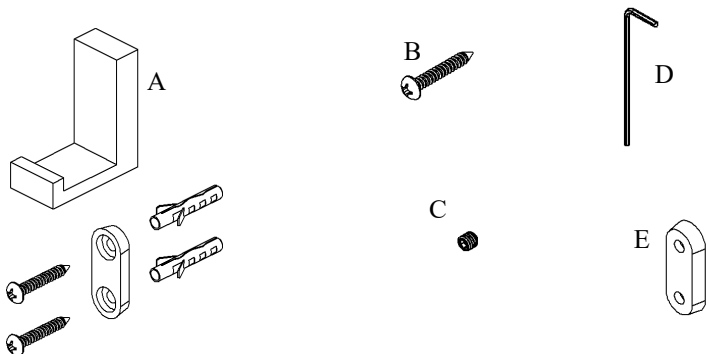

# Volkano Erupt Towel Hook Installation Guide

Code: V1213, V1214, V1215, V1210-BGL, V1210-BGD

Parts Included	QTY
A - Towel Hook	1
B - Screw	2
C - Set Screw	1
D - Allen Key	1
E - Bracket	1

Model #	Description	Finish	Weight (lb)	WxHxD (mm)	WxHxD (Inches)	Metal Type
V1213	Erupt Towel Hook	Chrome	0.3	20 x 45 x 40	0.8 x 1.8 x 1.6	Brass
V1214	Erupt Towel Hook	Brushed Nickel	0.3	20 x 45 x 40	0.8 x 1.8 x 1.6	Brass
V1215	Erupt Towel Hook	Matte Black	0.3	20 x 45 x 40	0.8 x 1.8 x 1.6	Brass
V1210-BGL	Erupt Towel Hook	Brushed Gold Light	0.3	20 x 45 x 40	0.8 x 1.8 x 1.6	Brass
V1215-BGD	Erupt Towel Hook	Brushed Gold Dark	0.3	20 x 45 x 40	0.8 x 1.8 x 1.6	Brass