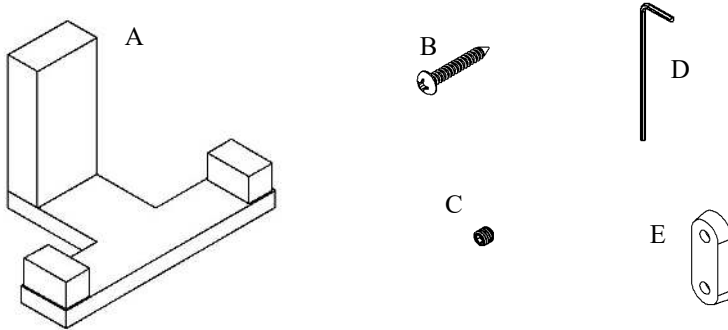

## Installation Guide

Code: V1223, V1224, V1225

Parts Included	QTY
A - Double Towel Hook	1
B - Screw	2
C - Set Screw	1
D - Allen Key	1
E - Bracket	1

Model #	Description	Finish	Weight (lb)	WxHxD (mm)	WxHxD (Inches)	Metal Type
V1223	Erupt Double Towel Hook	Chrome	0.5	71 x 45 x 45	2.75 x 1.75 x 1.75	Brass
V1224	Erupt Double Towel Hook	Brushed Nickel	0.5	71 x 45 x 45	2.75 x 1.75 x 1.75	Brass
V1225	Erupt Double Towel Hook	Matte Black	0.5	71 x 45 x 45	2.75 x 1.75 x 1.75	Brass