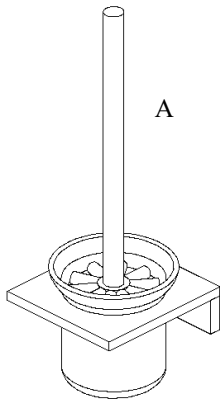

Exhilarating by Design

Volkano Erupt Wall-Mounted Toilet Brush

Installation Guide

Code: V1613, V1614, V1615

Parts Included	QTY
A - Toilet Brush	1
B - Screw	2
C - Set Screw	1
D - Allen Key	1
E - Bracket	1

Model #	Description	Finish	Weight (lb)	WxHxD (mm)	WxHxD (Inches)	Metal Type
V1613	Erupt Wall-Mounted Toilet Brush	Chrome	3	110 x 320 x 120	4.3 x 12.5 x 4.7	Brass
V1614	Erupt Wall-Mounted Toilet Brush	Brushed Nickel	3	110 x 320 x 120	4.3 x 12.5 x 4.7	Brass
V1615	Erupt Wall-Mounted Toilet Brush	Matte Black	3	110 x 320 x 120	4.3 x 12.5 x 4.7	Brass