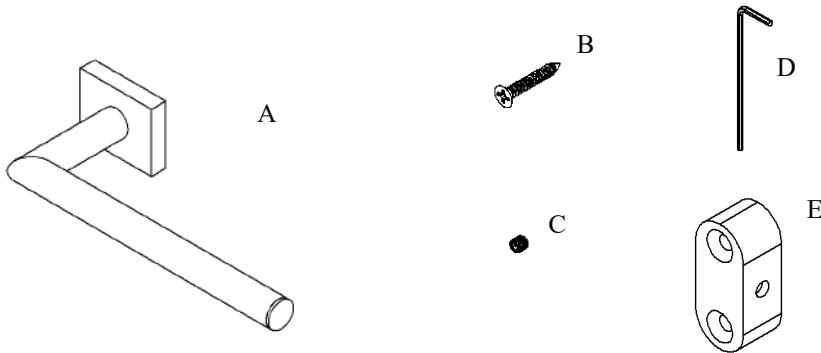

# Volkano Crater 8" Towel Bar Installation Guide

Code: V62313, V62314, V62315

Parts Included	QTY
A - Towel Bar	1
B - Screw	2
C - Set Screw	1
D - Allen Key	1
E - Bracket	1

Model #	Description	Finish	Weight (lb)	WxHxD (mm)	WxHxD (Inches)	Metal Type
V62313	Crater 8" Towel Bar	Chrome	0.44	220 x 45 x 86	8.6 x 1.75 x 3.3	Brass
V62314	Crater 8" Towel Bar	Brushed Nickel	0.44	220 x 45 x 86	8.6 x 1.75 x 3.3	Brass
V62315	Crater 8" Towel Bar	Matte Black	0.44	220 x 45 x 86	8.6 x 1.75 x 3.3	Brass