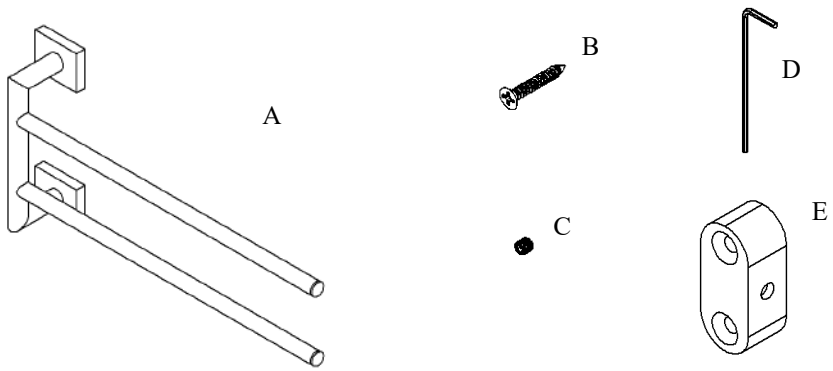

Exhilarating by Design

Volkano Crater Swivelling Towel Bar

Installation Guide

Code: V62453, V62454, V62455

Parts Included	QTY
A - Towel Bar	1
B - Screw	4
C - Set Screw	2
D - Allen Key	1
E - Bracket	2

Model #	Description	Finish	Weight (lb)	WxHxD (mm)	WxHxD (Inches)	Metal Type
V62453	Crater Swivelling Towel Bar	Chrome	1.54	425 x 201 x 71	16.75 x 8 x 2.75	Brass
V62454	Crater Swivelling Towel Bar	Brushed Nickel	1.54	425 x 201 x 71	16.75 x 8 x 2.75	Brass
V62455	Crater Swivelling Towel Bar	Matte Black	1.54	425 x 201 x 71	16.75 x 8 x 2.75	Brass