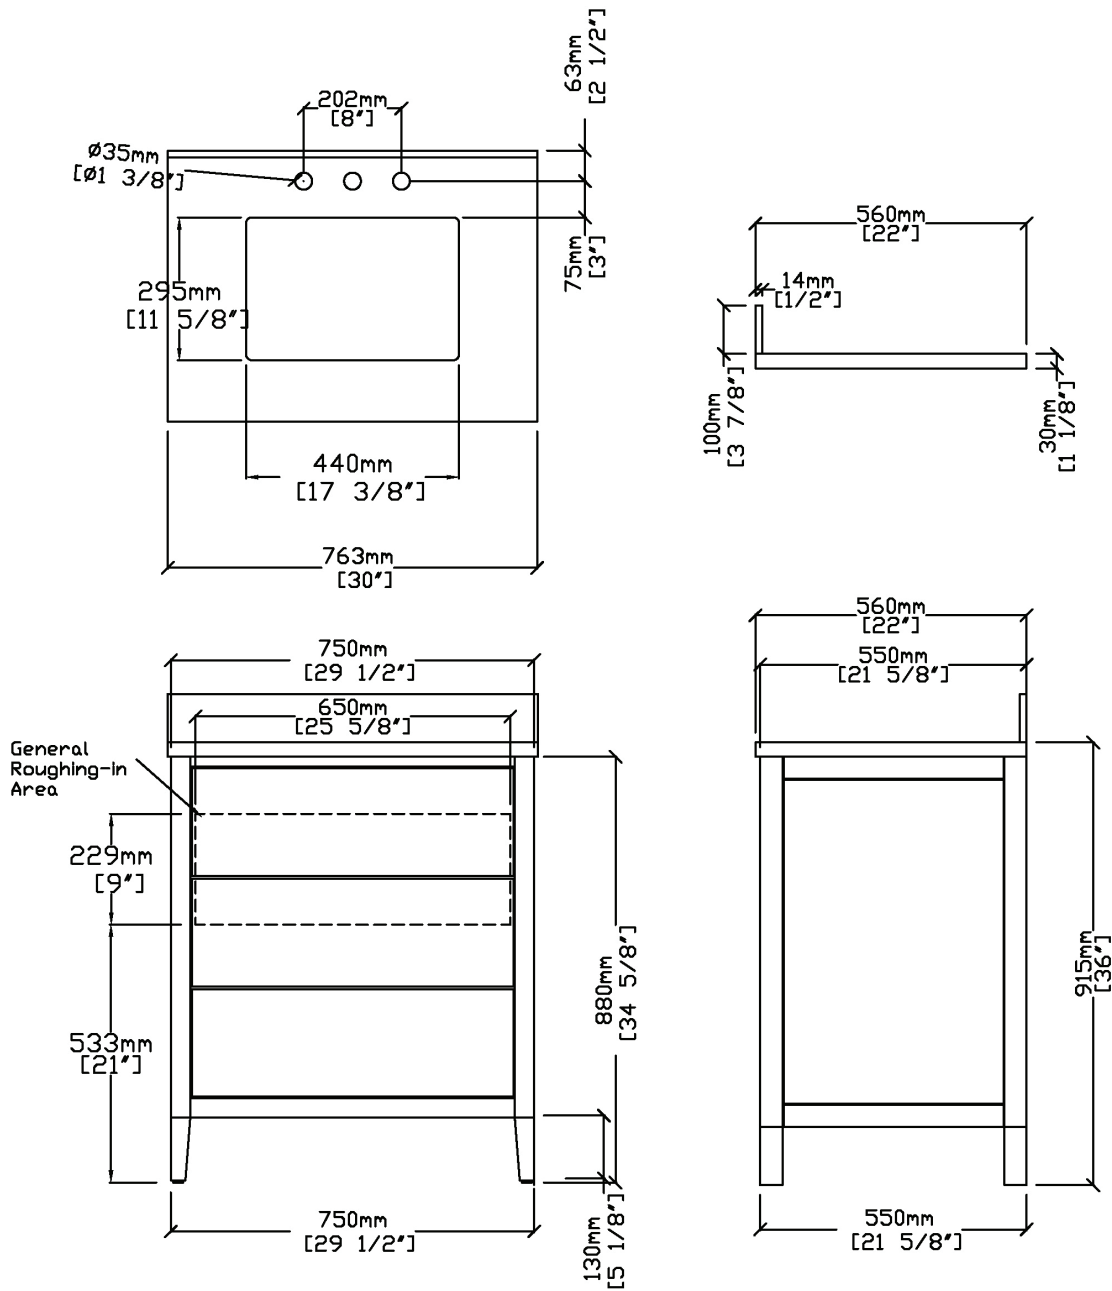

PRODUCT SPECIFICATIONS

Dimensional Diagram(s)

Wood is a beautiful natural material. The figuring (grain) of each piece is unique to every vanity produced. Every vanity will contain a different figure, birdseye knots and heartwood streaks. These are not considered defects, but natural unique character. There will also be a natural aging of every wood species over time which changes the overall color of the vanity. In most instances, this will be a darkening of dark woods and a yellowing of light woods. Direct sunlight will hasten this effect. Given this natural beauty, no two vanities will exactly match in figure or color (if stained or clear-coated). Samples may differ.

Stone products will have naturally occurring characteristics such as variation in grain, color, and mineral streaks. Due to this natural beauty, new and/or replacement pieces may not match display samples and/or existing pieces.