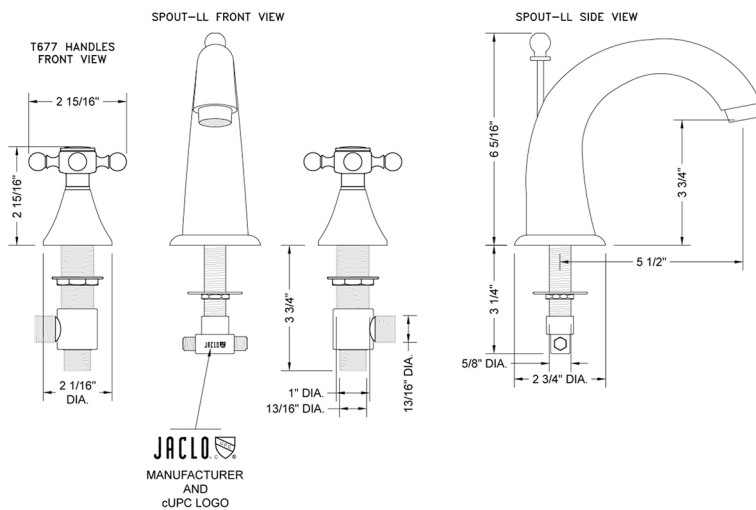

Cranford Faucet with Ball Cross Handles- 1.2 GPM

Model #: 5460-T677-1.2-

FEATURES:

- All brass 8" - 12" widespread faucet includes brass pop-up drain with overflow
- 1/4 turn ceramic valves
- Stationary Spout
- Available Flow Rates: 1.5, 1.2 & 0.5 GPM. Additional flow rate (aerator) options available. Contact JACLO.
- 5 1/2" spout reach
- Spout Hole Size Min-Max: 1 1/4" - 1 3/4"
- Valve Hole Size Min-Max: 1 1/8" - 1 5/8"

SPECIFICATION DRAWING:

AVAILABLE HANDLES:

COMPLIANCES:

CEC

Complies with: ASME A112.18.1-2012/CSA B125.1-12