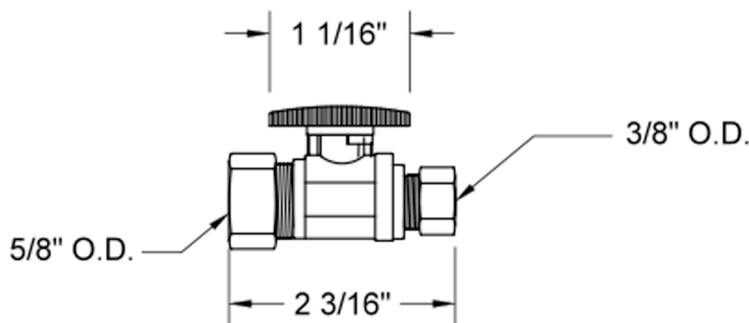

Quarter Turn Straight Pattern 5/8" O.D. Compression (Fits 1/2" Copper) x 3/8" O.D. Supply Valve with Oval Handle

Model #: 622-8-

FEATURES:

- Straight pattern 5/8" O.D. compression fit x 3/8" O.D. quarter turn ball valve
- 5/8" O.D. compression inlet x 3/8" O.D. outlet
- 5/8" O.D. compression fits 1/2" copper tubing
- All brass body and stem

AVAILABLE FINISHES:

Polished Chrome (PCH)	Satin Chrome (SC)	Bronze Umber (BU)
Satin Nickel (SN)	Pewter (PEW)	Caramel Bronze (CB)
Polished Nickel (PN)	Antique Brass (AB)	Antique Copper (ACU)
Oil-Rubbed Bronze (ORB)	Polished Brass (PB)	Polished Copper (PCU)
Vintage Bronze (VB)	Satin Brass (SB)	Rose Gold (RG)
Matte Black (MBK)	Satin Gold (SG)	Polished Gold (PG)
Black Nickel (BKN)	Bombay Gold (BG)	Jewelers Gold (JG)
Europa Bronze (EB)	White (WH)	Sedona Beige (SDB)
Tristan Brass (TB)	Satin Cooper (SCU)	

SPECIFICATION DRAWING:

AVAILABLE HANDLES:

COMPLIANCES:

Complies with: ASME A112.18.1-2012/CSA B125.1-12