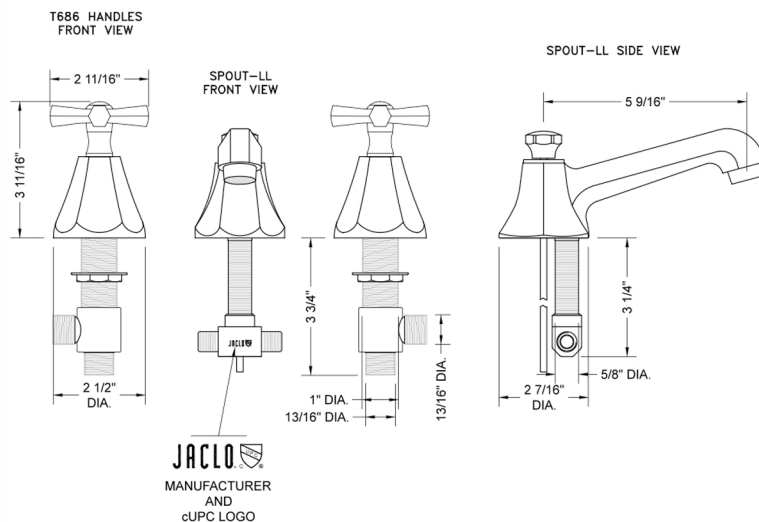

SPECIFICATION DRAWING: