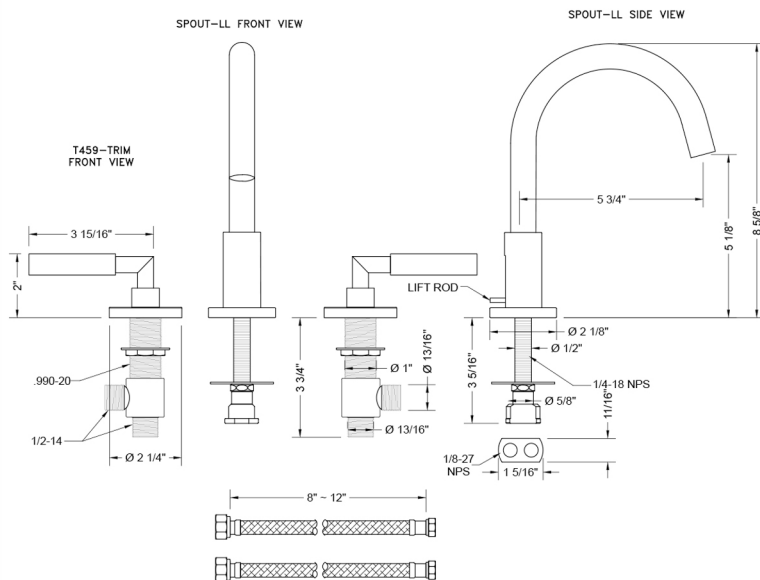

Uptown Contempo Faucet with Round Escutcheons & Contempo Slim Lever Handles- 0.5 GPM

Model #: 8880-T459-0.5-

FEATURES:

- All brass 8" - 12" widespread faucet includes brass pop-up drain with overflow
- 1/4 turn ceramic valves
- Swivel Spout (For Stationary Spout option, contact JACLO)
- Available Flow Rates: 1.5, 1.2 & 0.5 GPM. Additional flow rate (aerator) options available. Contact JACLO.
- 5 3/4" spout reach
- Spout Hole Size: 1 1/2" - 1 7/8"
- Valve Hole Size: 1 1/8" - 1 5/8"
- ADA Compliant Levers

SPECIFICATION DRAWING:

AVAILABLE HANDLES:

COMPLIANCES: