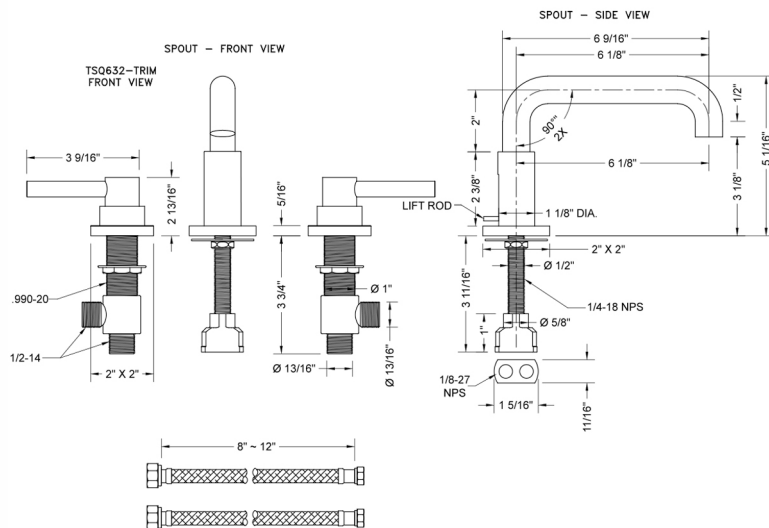

## FEATURES:

- All brass 8" - 12" widespread faucet includes brass pop-up drain with overflow
- 1/4 turn ceramic valves
- Low Profile Swivel Spout (For Stationary Spout option, contact JACLO)
- Available Flow Rates: 1.5, 1.2 & 0.5 GPM. Additional flow rate (aerator) options available. Contact JACLO.
- 6 1/8" spout reach
- Spout Hole Size Min-Max: 1 1/2" - 1 7/8"
- Valve Hole Size Min-Max: 1 1/8" - 1 5/8"
- ADA Compliant Levers

## SPECIFICATION DRAWING: