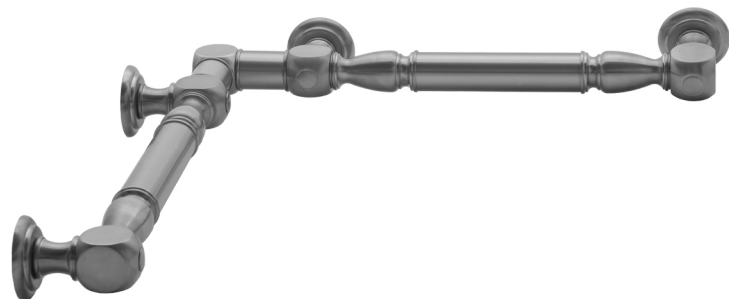

## G20 12" x 24" Inside Corner Grab Bar

Model #: G20-12-24-IC-

### FEATURES:

- ADA compliant when properly installed
- All brass construction, fully polished & plated
- All grab bars can be custom sized. Contact JACLO for pricing & availability
- Optional handshower sliders and toilet paper/wash cloth holders can be added only upon initial order
- Grab bars over 32" REQUIRE a middle post

### SPECIFICATION DRAWING:

BRASS LUXURY GRAB BAR							
PART. #	DESCRIPTION	A	B	PART. #	DESCRIPTION	A	B
G20-12-12-IC	CENTER OF POST	12"	12"	G20-24-36-IC	CENTER OF POST	24"	36"
G20-12-16-IC	CENTER OF POST	12"	16"	G20-24-48-IC	CENTER OF POST	24"	48"
G20-12-24-IC	CENTER OF POST	12"	24"	G20-24-60-IC	CENTER OF POST	24"	60"
G20-12-32-IC	CENTER OF POST	12"	32"				
				G20-32-32-IC	CENTER OF POST	32"	32"
G20-12-36-IC	CENTER OF POST	12"	36"	G20-32-36-IC	CENTER OF POST	32"	36"
G20-12-48-IC	CENTER OF POST	12"	48"	G20-32-48-IC	CENTER OF POST	32"	48"
G20-12-60-IC	CENTER OF POST	12"	60"	G20-32-60-IC	CENTER OF POST	32"	60"
G20-16-16-IC	CENTER OF POST	16"	16"	G20-36-36-IC	CENTER OF POST	36"	36"
G20-16-24-IC	CENTER OF POST	16"	24"	G20-36-48-IC	CENTER OF POST	36"	48"
G20-16-32-IC	CENTER OF POST	16"	32"	G20-36-60-IC	CENTER OF POST	36"	60"
G20-16-36-IC	CENTER OF POST	16"	36"	G20-48-48-IC	CENTER OF POST	48"	48"
G20-16-48-IC	CENTER OF POST	16"	48"	G20-48-60-IC	CENTER OF POST	48"	60"
G20-16-60-IC	CENTER OF POST	16"	60"				
G20-24-24-IC	CENTER OF POST	24"	24"	G20-60-60-IC	CENTER OF POST	60"	60"
G20-24-32-IC	CENTER OF POST	24"	32"				