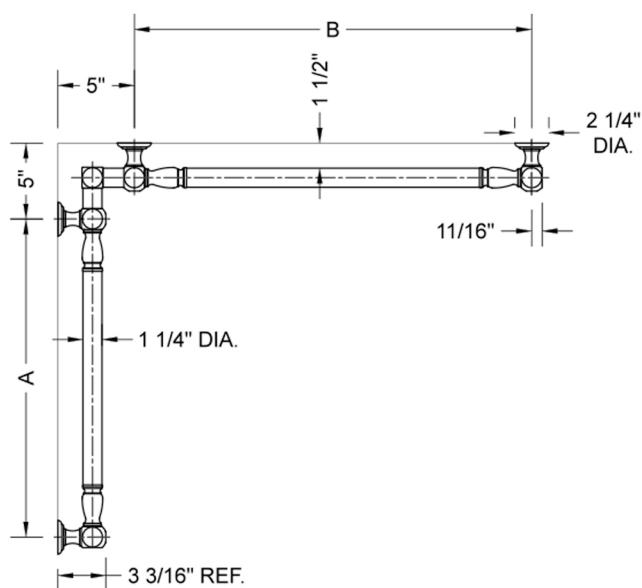

## G20 12" x 24" Inside Corner Grab Bar

Model #: G20-12-24-IC-

### FEATURES:

- ADA compliant when properly installed
- All brass construction, fully polished & plated
- All grab bars can be custom sized. Contact JACLO for pricing & availability
- Optional handshower sliders and toilet paper/wash cloth holders can be added only upon initial order
- Grab bars over 32" REQUIRE a middle post

### SPECIFICATION DRAWING:

BRASS LUXURY GRAB BAR							
PART. #	DESCRIPTION	A	B	PART. #	DESCRIPTION	A	B
G20-12-12-IC	CENTER OF POST	12"	12"	G20-24-36-IC	CENTER OF POST	24"	36"
G20-12-16-IC	CENTER OF POST	12"	16"	G20-24-48-IC	CENTER OF POST	24"	48"
G20-12-24-IC	CENTER OF POST	12"	24"	G20-24-60-IC	CENTER OF POST	24"	60"
G20-12-32-IC	CENTER OF POST	12"	32"				
				G20-32-32-IC	CENTER OF POST	32"	32"
G20-12-36-IC	CENTER OF POST	12"	36"	G20-32-36-IC	CENTER OF POST	32"	36"
G20-12-48-IC	CENTER OF POST	12"	48"	G20-32-48-IC	CENTER OF POST	32"	48"
G20-12-60-IC	CENTER OF POST	12"	60"	G20-32-60-IC	CENTER OF POST	32"	60"
G20-16-16-IC	CENTER OF POST	16"	16"	G20-36-36-IC	CENTER OF POST	36"	36"
G20-16-24-IC	CENTER OF POST	16"	24"	G20-36-48-IC	CENTER OF POST	36"	48"
G20-16-32-IC	CENTER OF POST	16"	32"	G20-36-60-IC	CENTER OF POST	36"	60"
G20-16-36-IC	CENTER OF POST	16"	36"	G20-48-48-IC	CENTER OF POST	48"	48"
G20-16-48-IC	CENTER OF POST	16"	48"	G20-48-60-IC	CENTER OF POST	48"	60"
G20-16-60-IC	CENTER OF POST	16"	60"				
G20-24-24-IC	CENTER OF POST	24"	24"	G20-60-60-IC	CENTER OF POST	60"	60"
G20-24-32-IC	CENTER OF POST	24"	32"				