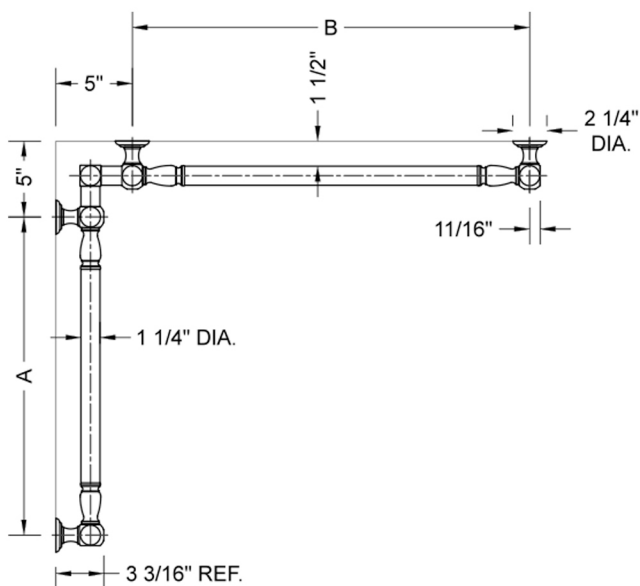

## G20 60" x 60" Inside Corner Grab Bar

**Model #: G20-60-60-IC-**

### FEATURES:

- ADA compliant when properly installed
- All brass construction, fully polished & plated
- All grab bars can be custom sized. Contact JACLO for pricing & availability
- Optional handshower sliders and toilet paper/wash cloth holders can be added only upon initial order
- Grab bars over 32" REQUIRE a middle post

### SPECIFICATION DRAWING:

BRASS LUXURY GRAB BAR							
PART. #	DESCRIPTION	A	B	PART. #	DESCRIPTION	A	B
G20-12-12-IC	CENTER OF POST	12"	12"	G20-24-36-IC	CENTER OF POST	24"	36"
G20-12-16-IC	CENTER OF POST	12"	16"	G20-24-48-IC	CENTER OF POST	24"	48"
G20-12-24-IC	CENTER OF POST	12"	24"	G20-24-60-IC	CENTER OF POST	24"	60"
G20-12-32-IC	CENTER OF POST	12"	32"				
				G20-32-32-IC	CENTER OF POST	32"	32"
G20-12-36-IC	CENTER OF POST	12"	36"	G20-32-36-IC	CENTER OF POST	32"	36"
G20-12-48-IC	CENTER OF POST	12"	48"	G20-32-48-IC	CENTER OF POST	32"	48"
G20-12-60-IC	CENTER OF POST	12"	60"	G20-32-60-IC	CENTER OF POST	32"	60"
G20-16-16-IC	CENTER OF POST	16"	16"	G20-36-36-IC	CENTER OF POST	36"	36"
G20-16-24-IC	CENTER OF POST	16"	24"	G20-36-48-IC	CENTER OF POST	36"	48"
G20-16-32-IC	CENTER OF POST	16"	32"	G20-36-60-IC	CENTER OF POST	36"	60"
G20-16-36-IC	CENTER OF POST	16"	36"	G20-48-48-IC	CENTER OF POST	48"	48"
G20-16-48-IC	CENTER OF POST	16"	48"	G20-48-60-IC	CENTER OF POST	48"	60"
G20-16-60-IC	CENTER OF POST	16"	60"				
				G20-60-60-IC	CENTER OF POST	60"	60"
G20-24-24-IC	CENTER OF POST	24"	24"				
G20-24-32-IC	CENTER OF POST	24"	32"				