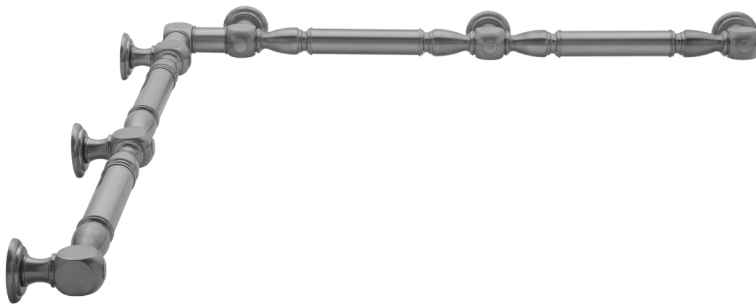

## G20 60" x 60" Inside Corner Grab Bar

**Model #: G20-60-60-IC-**

### FEATURES:

- ADA compliant when properly installed
- All brass construction, fully polished & plated
- All grab bars can be custom sized. Contact JACLO for pricing & availability
- Optional handshower sliders and toilet paper/wash cloth holders can be added only upon initial order
- Grab bars over 32" REQUIRE a middle post

### SPECIFICATION DRAWING:

BRASS LUXURY GRAB BAR							
PART. #	DESCRIPTION	A	B	PART. #	DESCRIPTION	A	B
G20-12-12-IC	CENTER OF POST	12"	12"	G20-24-36-IC	CENTER OF POST	24"	36"
G20-12-16-IC	CENTER OF POST	12"	16"	G20-24-48-IC	CENTER OF POST	24"	48"
G20-12-24-IC	CENTER OF POST	12"	24"	G20-24-60-IC	CENTER OF POST	24"	60"
G20-12-32-IC	CENTER OF POST	12"	32"				
				G20-32-32-IC	CENTER OF POST	32"	32"
G20-12-36-IC	CENTER OF POST	12"	36"	G20-32-36-IC	CENTER OF POST	32"	36"
G20-12-48-IC	CENTER OF POST	12"	48"	G20-32-48-IC	CENTER OF POST	32"	48"
G20-12-60-IC	CENTER OF POST	12"	60"	G20-32-60-IC	CENTER OF POST	32"	60"
G20-16-16-IC	CENTER OF POST	16"	16"	G20-36-36-IC	CENTER OF POST	36"	36"
G20-16-24-IC	CENTER OF POST	16"	24"	G20-36-48-IC	CENTER OF POST	36"	48"
G20-16-32-IC	CENTER OF POST	16"	32"	G20-36-60-IC	CENTER OF POST	36"	60"
G20-16-36-IC	CENTER OF POST	16"	36"	G20-48-48-IC	CENTER OF POST	48"	48"
G20-16-48-IC	CENTER OF POST	16"	48"	G20-48-60-IC	CENTER OF POST	48"	60"
G20-16-60-IC	CENTER OF POST	16"	60"				
				G20-60-60-IC	CENTER OF POST	60"	60"
G20-24-24-IC	CENTER OF POST	24"	24"				
G20-24-32-IC	CENTER OF POST	24"	32"				