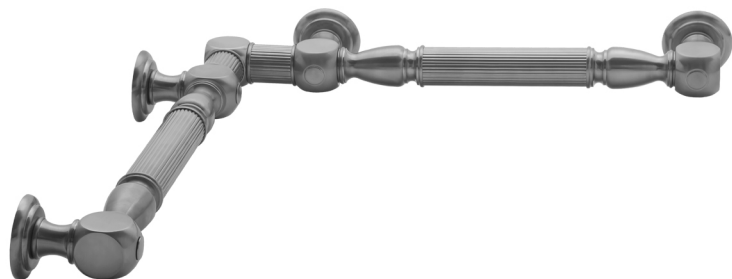

## G21 12" x 16" Inside Corner Grab Bar

Model #: G21-12-16-IC-

### FEATURES:

- ADA compliant when properly installed
- All brass construction, fully polished & plated
- All grab bars can be custom sized. Contact JACLO for pricing & availability
- Optional handshower sliders and toilet paper/wash cloth holders can be added only upon initial order
- Grab bars over 32" REQUIRE a middle post

### SPECIFICATION DRAWING:

BRASS LUXURY GRAB BAR							
PART. #	DESCRIPTION	A	B	PART. #	DESCRIPTION	A	B
G21-12-12-IC	CENTER OF POST	12"	12"	G21-24-36-IC	CENTER OF POST	24"	36"
G21-12-16-IC	CENTER OF POST	12"	16"	G21-24-48-IC	CENTER OF POST	24"	48"
G21-12-24-IC	CENTER OF POST	12"	24"	G21-24-60-IC	CENTER OF POST	24"	60"
G21-12-32-IC	CENTER OF POST	12"	32"				
				G21-32-32-IC	CENTER OF POST	32"	32"
G21-12-36-IC	CENTER OF POST	12"	36"	G21-32-36-IC	CENTER OF POST	32"	36"
G21-12-48-IC	CENTER OF POST	12"	48"	G21-32-48-IC	CENTER OF POST	32"	48"
G21-12-60-IC	CENTER OF POST	12"	60"	G21-32-60-IC	CENTER OF POST	32"	60"
G21-16-16-IC	CENTER OF POST	16"	16"	G21-36-36-IC	CENTER OF POST	36"	36"
G21-16-24-IC	CENTER OF POST	16"	24"	G21-36-48-IC	CENTER OF POST	36"	48"
G21-16-32-IC	CENTER OF POST	16"	32"	G21-36-60-IC	CENTER OF POST	36"	60"
G21-16-36-IC	CENTER OF POST	16"	36"	G21-48-48-IC	CENTER OF POST	48"	48"
G21-16-48-IC	CENTER OF POST	16"	48"	G21-48-60-IC	CENTER OF POST	48"	60"
G21-16-60-IC	CENTER OF POST	16"	60"				
				G21-60-60-IC	CENTER OF POST	60"	60"
G21-24-24-IC	CENTER OF POST	24"	24"				
G21-24-32-IC	CENTER OF POST	24"	32"				