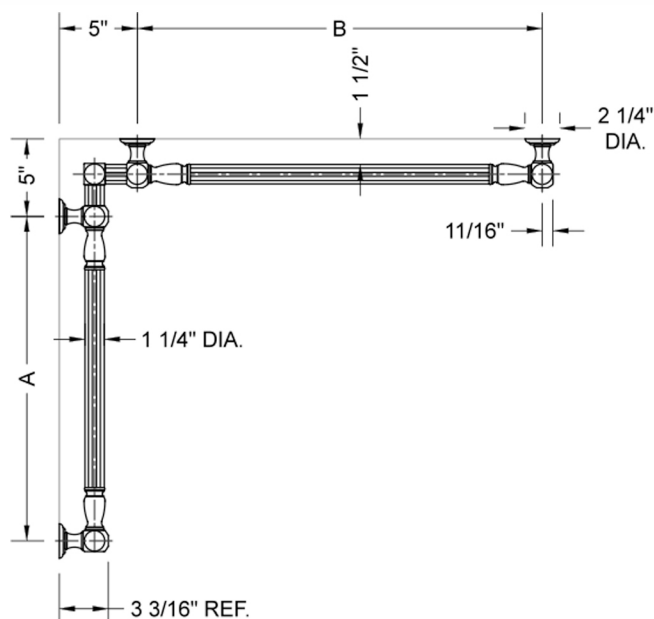

## G21 12" x 16" Inside Corner Grab Bar

Model #: G21-12-16-IC-

### FEATURES:

- ADA compliant when properly installed
- All brass construction, fully polished & plated
- All grab bars can be custom sized. Contact JACLO for pricing & availability
- Optional handshower sliders and toilet paper/wash cloth holders can be added only upon initial order
- Grab bars over 32" REQUIRE a middle post

### SPECIFICATION DRAWING:

BRASS LUXURY GRAB BAR							
PART. #	DESCRIPTION	A	B	PART. #	DESCRIPTION	A	B
G21-12-12-IC	CENTER OF POST	12"	12"	G21-24-36-IC	CENTER OF POST	24"	36"
G21-12-16-IC	CENTER OF POST	12"	16"	G21-24-48-IC	CENTER OF POST	24"	48"
G21-12-24-IC	CENTER OF POST	12"	24"	G21-24-60-IC	CENTER OF POST	24"	60"
G21-12-32-IC	CENTER OF POST	12"	32"				
				G21-32-32-IC	CENTER OF POST	32"	32"
G21-12-36-IC	CENTER OF POST	12"	36"	G21-32-36-IC	CENTER OF POST	32"	36"
G21-12-48-IC	CENTER OF POST	12"	48"	G21-32-48-IC	CENTER OF POST	32"	48"
G21-12-60-IC	CENTER OF POST	12"	60"	G21-32-60-IC	CENTER OF POST	32"	60"
G21-16-16-IC	CENTER OF POST	16"	16"	G21-36-36-IC	CENTER OF POST	36"	36"
G21-16-24-IC	CENTER OF POST	16"	24"	G21-36-48-IC	CENTER OF POST	36"	48"
G21-16-32-IC	CENTER OF POST	16"	32"	G21-36-60-IC	CENTER OF POST	36"	60"
G21-16-36-IC	CENTER OF POST	16"	36"	G21-48-48-IC	CENTER OF POST	48"	48"
G21-16-48-IC	CENTER OF POST	16"	48"	G21-48-60-IC	CENTER OF POST	48"	60"
G21-16-60-IC	CENTER OF POST	16"	60"				
				G21-60-60-IC	CENTER OF POST	60"	60"
G21-24-24-IC	CENTER OF POST	24"	24"				
G21-24-32-IC	CENTER OF POST	24"	32"				