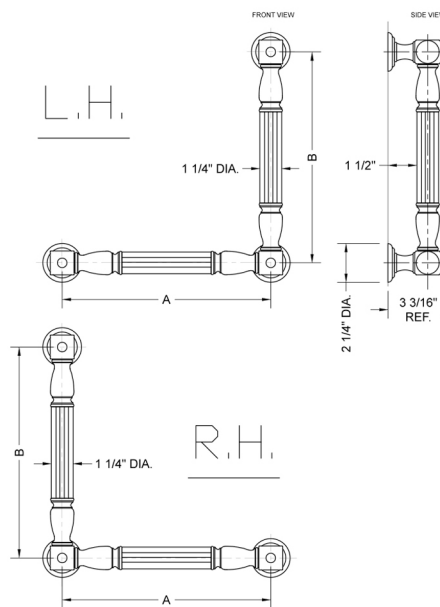

## G21 16H x 12W 90° Left Hand Grab Bar

Model #: **G21-16H-12W-LH-**

### FEATURES:

- ADA compliant when properly installed
- All brass construction, fully polished & plated
- All grab bars can be custom sized. Contact JACLO for pricing & availability
- Optional handshower sliders and toilet paper/wash cloth holders can be added only upon initial order
- Grab bars over 32" REQUIRE a middle post

### SPECIFICATION DRAWING:

BRASS LUXURY GRAB BAR			
PART. #	DESCRIPTION	A H	B W
G21-12H-12W	CENTER TO CENTER	12"	12"
G21-12H-16W	CENTER TO CENTER	12"	16"
G21-12H-24W	CENTER TO CENTER	12"	24"
G21-12H-32W	CENTER TO CENTER	12"	32"
G21-16H-12W	CENTER TO CENTER	16"	12"
G21-16H-16W	CENTER TO CENTER	16"	16"
G21-16H-24W	CENTER TO CENTER	16"	24"
G21-16H-32W	CENTER TO CENTER	16"	32"
G21-24H-12W	CENTER TO CENTER	24"	12"
G21-24H-16W	CENTER TO CENTER	24"	16"
G21-24H-24W	CENTER TO CENTER	24"	24"
G21-24H-32W	CENTER TO CENTER	24"	32"
G21-32H-12W	CENTER TO CENTER	32"	12"
G21-32H-16W	CENTER TO CENTER	32"	16"
G21-32H-24W	CENTER TO CENTER	32"	24"
G21-32H-32W	CENTER TO CENTER	32"	32"