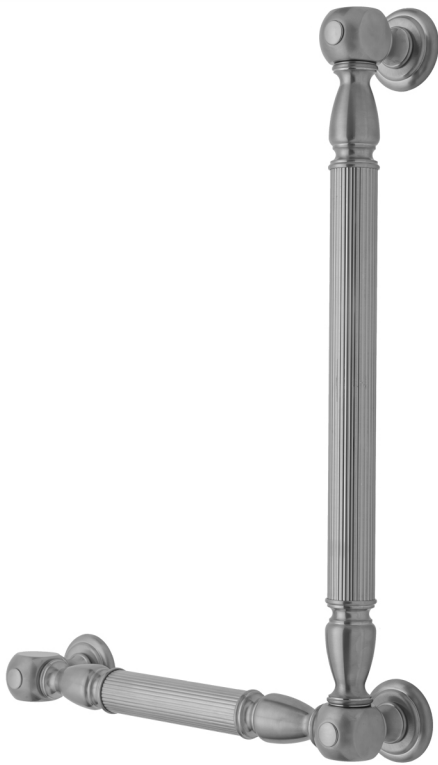

## G21 16H x 12W 90° Left Hand Grab Bar

Model #: **G21-16H-12W-LH-**

### FEATURES:

- ADA compliant when properly installed
- All brass construction, fully polished & plated
- All grab bars can be custom sized. Contact JACLO for pricing & availability
- Optional handshower sliders and toilet paper/wash cloth holders can be added only upon initial order
- Grab bars over 32" REQUIRE a middle post

### AVAILABLE FINISHES:

Polished Chrome (PCH)	Satin Chrome (SC)	Bronze Umber (BU)
Satin Nickel (SN)	Pewter (PEW)	Caramel Bronze (CB)
Polished Nickel (PN)	Antique Brass (AB)	Antique Copper (ACU)
Oil-Rubbed Bronze (ORB)	Polished Brass (PB)	Polished Copper (PCU)
Vintage Bronze (VB)	Satin Brass (SB)	Rose Gold (RG)
Matte Black (MBK)	Satin Gold (SG)	Polished Gold (PG)
Black Nickel (BKN)	Bombay Gold (BG)	Jewelers Gold (JG)
Europa Bronze (EB)	White (WH)	Sedona Beige (SDB)
Tristan Brass (TB)	Unlacquered Brass (ULB)	Satin Cooper (SCU)

### SPECIFICATION DRAWING:

BRASS LUXURY GRAB BAR			
PART. #	DESCRIPTION	A H	B W
G21-12H-12W	CENTER TO CENTER	12"	12"
G21-12H-16W	CENTER TO CENTER	12"	16"
G21-12H-24W	CENTER TO CENTER	12"	24"
G21-12H-32W	CENTER TO CENTER	12"	32"
G21-16H-12W	CENTER TO CENTER	16"	12"
G21-16H-16W	CENTER TO CENTER	16"	16"
G21-16H-24W	CENTER TO CENTER	16"	24"
G21-16H-32W	CENTER TO CENTER	16"	32"
G21-24H-12W	CENTER TO CENTER	24"	12"
G21-24H-16W	CENTER TO CENTER	24"	16"
G21-24H-24W	CENTER TO CENTER	24"	24"
G21-24H-32W	CENTER TO CENTER	24"	32"
G21-32H-12W	CENTER TO CENTER	32"	12"
G21-32H-16W	CENTER TO CENTER	32"	16"
G21-32H-24W	CENTER TO CENTER	32"	24"
G21-32H-32W	CENTER TO CENTER	32"	32"