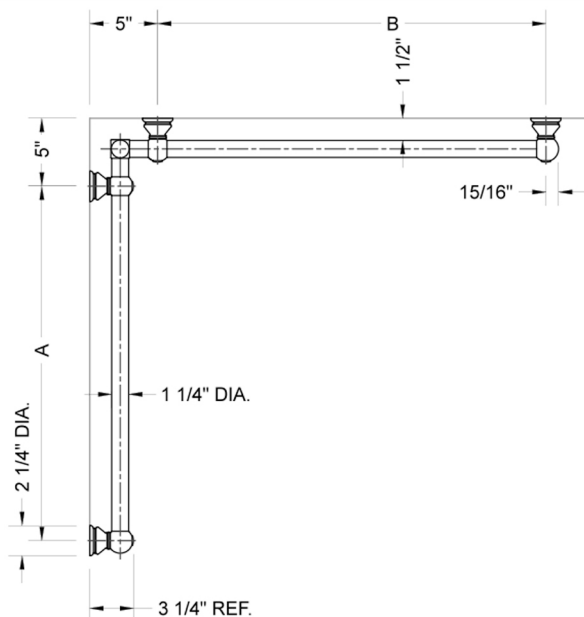

G30 12" x 24" Inside Corner Grab Bar

Model #: G30-12-24-IC-

FEATURES:

- ADA compliant when properly installed
- All brass construction, fully polished & plated
- All grab bars can be custom sized. Contact JACLO for pricing & availability
- Optional handshower sliders and toilet paper/wash cloth holders can be added only upon initial order
- Grab bars over 32" REQUIRE a middle post

SPECIFICATION DRAWING:

BRASS LUXURY GRAB BAR							
PART. #	DESCRIPTION	A	B	PART. #	DESCRIPTION	A	B
G30-12-12-IC	CENTER OF POST	12"	12"	G30-24-36-IC	CENTER OF POST	24"	36"
G30-12-16-IC	CENTER OF POST	12"	16"	G30-24-48-IC	CENTER OF POST	24"	48"
G30-12-24-IC	CENTER OF POST	12"	24"	G30-24-60-IC	CENTER OF POST	24"	60"
G30-12-32-IC	CENTER OF POST	12"	32"				
G30-12-36-IC	CENTER OF POST	12"	36"	G30-32-32-IC	CENTER OF POST	32"	32"
G30-12-48-IC	CENTER OF POST	12"	48"	G30-32-36-IC	CENTER OF POST	32"	36"
G30-12-60-IC	CENTER OF POST	12"	60"	G30-32-48-IC	CENTER OF POST	32"	48"
				G30-32-60-IC	CENTER OF POST	32"	60"
G30-16-16-IC	CENTER OF POST	16"	16"				
G30-16-24-IC	CENTER OF POST	16"	24"	G30-36-36-IC	CENTER OF POST	36"	36"
G30-16-32-IC	CENTER OF POST	16"	32"	G30-36-48-IC	CENTER OF POST	36"	48"
				G30-36-60-IC	CENTER OF POST	36"	60"
G30-16-36-IC	CENTER OF POST	16"	36"				
G30-16-48-IC	CENTER OF POST	16"	48"	G30-48-48-IC	CENTER OF POST	48"	48"
G30-16-60-IC	CENTER OF POST	16"	60"	G30-48-60-IC	CENTER OF POST	48"	60"
G30-24-24-IC	CENTER OF POST	24"	24"	G30-60-60-IC	CENTER OF POST	60"	60"
G30-24-32-IC	CENTER OF POST	24"	32"				