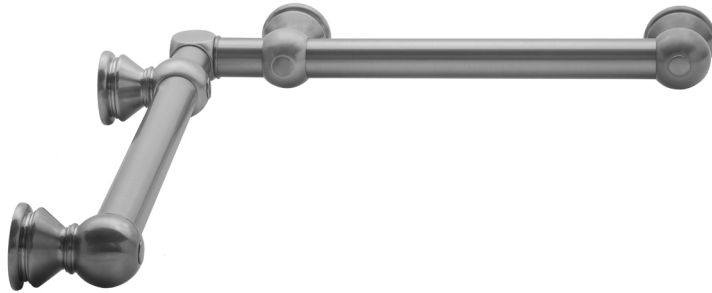

G30 12" x 24" Inside Corner Grab Bar

Model #: G30-12-24-IC-

FEATURES:

- ADA compliant when properly installed
- All brass construction, fully polished & plated
- All grab bars can be custom sized. Contact JACLO for pricing & availability
- Optional handshower sliders and toilet paper/wash cloth holders can be added only upon initial order
- Grab bars over 32" REQUIRE a middle post

AVAILABLE FINISHES:

Polished Chrome (PCH)	Satin Chrome (SC)	Bronze Umber (BU)
Satin Nickel (SN)	Pewter (PEW)	Caramel Bronze (CB)
Polished Nickel (PN)	Antique Brass (AB)	Antique Copper (ACU)
Oil-Rubbed Bronze (ORB)	Polished Brass (PB)	Polished Copper (PCU)
Vintage Bronze (VB)	Satin Brass (SB)	Rose Gold (RG)
Matte Black (MBK)	Satin Gold (SG)	Polished Gold (PG)
Black Nickel (BKN)	Bombay Gold (BG)	Jewelers Gold (JG)
Europa Bronze (EB)	White (WH)	Sedona Beige (SDB)
Tristan Brass (TB)	Unlacquered Brass (ULB)	Satin Cooper (SCU)