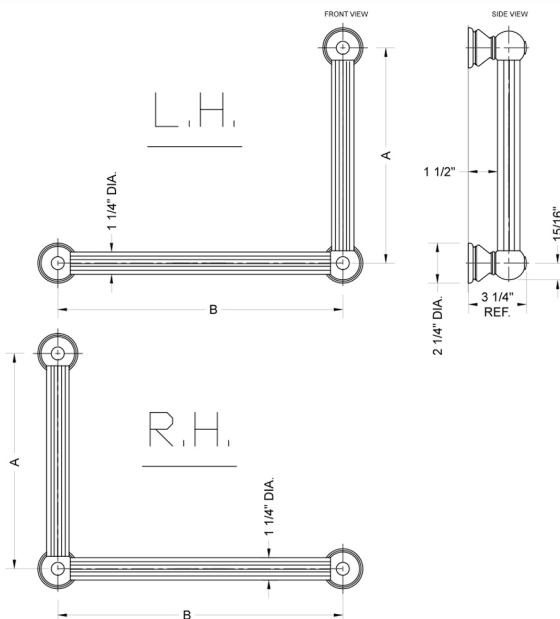

## G33 24H x 32W 90° Left Hand Grab Bar

Model #: **G33-24H-32W-LH-**

### FEATURES:

- ADA compliant when properly installed
- All brass construction, fully polished & plated
- All grab bars can be custom sized. Contact JACLO for pricing & availability
- Optional handshower sliders and toilet paper/wash cloth holders can be added only upon initial order
- Grab bars over 32" REQUIRE a middle post

### SPECIFICATION DRAWING:

BRASS LUXURY GRAB BAR			
PART. #	DESCRIPTION	A H	B W
G33-12H-12W	CENTER TO CENTER	12"	12"
G33-12H-16W	CENTER TO CENTER	12"	16"
G33-12H-24W	CENTER TO CENTER	12"	24"
G33-12H-32W	CENTER TO CENTER	12"	32"
G33-16H-12W	CENTER TO CENTER	16"	12"
G33-16H-16W	CENTER TO CENTER	16"	16"
G33-16H-24W	CENTER TO CENTER	16"	24"
G33-16H-32W	CENTER TO CENTER	16"	32"
G33-24H-12W	CENTER TO CENTER	24"	12"
G33-24H-16W	CENTER TO CENTER	24"	16"
G33-24H-24W	CENTER TO CENTER	24"	24"
G33-24H-32W	CENTER TO CENTER	24"	32"
G33-32H-12W	CENTER TO CENTER	32"	12"
G33-32H-16W	CENTER TO CENTER	32"	16"
G33-32H-24W	CENTER TO CENTER	32"	24"
G33-32H-32W	CENTER TO CENTER	32"	32"