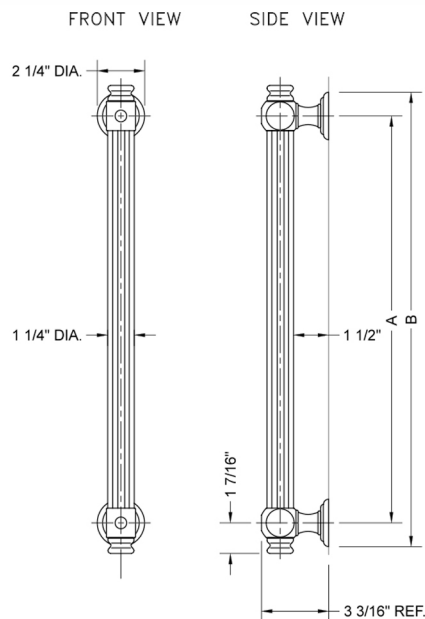

24" G61 Straight Grab Bar

Model #: G61-24-

FEATURES:

- ADA compliant when properly installed
- All brass construction, fully polished & plated
- All grab bars can be custom sized. Contact JACLO for pricing & availability
- Optional handshower sliders and toilet paper/wash cloth holders can be added only upon initial order
- Grab bars over 32" REQUIRE a middle post

SPECIFICATION DRAWING:

BRASS LUXURY GRAB BAR			
PART. #	DESCRIPTION	A	B
G61-12-XX	12" CENTER TO CENTER	12"	14 1/4"
G61-16-XX	16" CENTER TO CENTER	16"	18 1/4"
G61-18-XX	18" CENTER TO CENTER	18"	20 1/4"
G61-24-XX	24" CENTER TO CENTER	24"	24 1/4"
G61-32-XX	32" CENTER TO CENTER	32"	34 1/4"
*NOTE: GRAB BARS OVER 32" REQUIRE A MIDDLE POST			
G61-36-XX	36" CENTER TO CENTER	36"	38 1/4"
G61-42-XX	42" CENTER TO CENTER	42"	44 1/4"
G61-48-XX	48" CENTER TO CENTER	48"	50 1/4"
G61-60-XX	60" CENTER TO CENTER	60"	62 1/4"