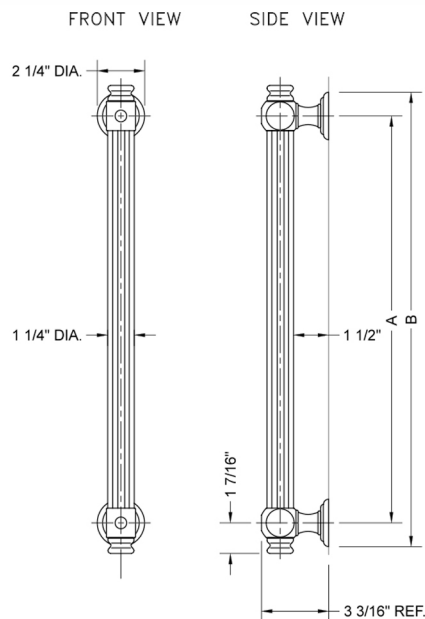

42" G61 Straight Grab Bar

Model #: G61-42-

FEATURES:

- ADA compliant when properly installed
- All brass construction, fully polished & plated
- All grab bars can be custom sized. Contact JACLO for pricing & availability
- Optional handshower sliders and toilet paper/wash cloth holders can be added only upon initial order
- Grab bars over 32" REQUIRE a middle post

SPECIFICATION DRAWING:

BRASS LUXURY GRAB BAR			
PART. #	DESCRIPTION	A	B
G61-12-XX	12" CENTER TO CENTER	12"	14 1/4"
G61-16-XX	16" CENTER TO CENTER	16"	18 1/4"
G61-18-XX	18" CENTER TO CENTER	18"	20 1/4"
G61-24-XX	24" CENTER TO CENTER	24"	24 1/4"
G61-32-XX	32" CENTER TO CENTER	32"	34 1/4"
*NOTE: GRAB BARS OVER 32" REQUIRE A MIDDLE POST			
G61-36-XX	36" CENTER TO CENTER	36"	38 1/4"
G61-42-XX	42" CENTER TO CENTER	42"	44 1/4"
G61-48-XX	48" CENTER TO CENTER	48"	50 1/4"
G61-60-XX	60" CENTER TO CENTER	60"	62 1/4"