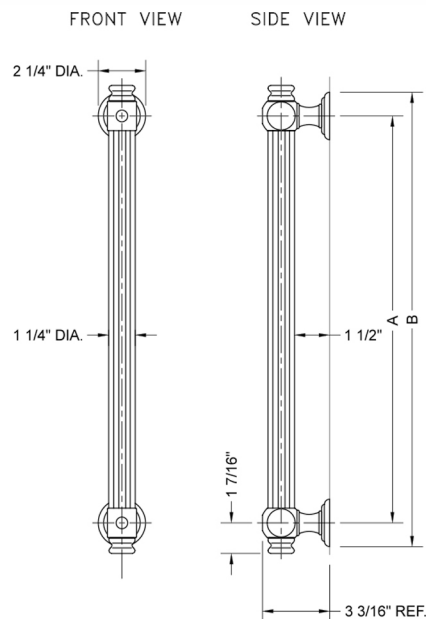

## 48" G61 Straight Grab Bar

**Model #: G61-48-**

### FEATURES:

- ADA compliant when properly installed
- All brass construction, fully polished & plated
- All grab bars can be custom sized. Contact JACLO for pricing & availability
- Optional handshower sliders and toilet paper/wash cloth holders can be added only upon initial order
- Grab bars over 32" REQUIRE a middle post

### SPECIFICATION DRAWING:

BRASS LUXURY GRAB BAR			
PART. #	DESCRIPTION	A	B
G61-12-XX	12" CENTER TO CENTER	12"	14 1/4"
G61-16-XX	16" CENTER TO CENTER	16"	18 1/4"
G61-18-XX	18" CENTER TO CENTER	18"	20 1/4"
G61-24-XX	24" CENTER TO CENTER	24"	24 1/4"
G61-32-XX	32" CENTER TO CENTER	32"	34 1/4"
*NOTE: GRAB BARS OVER 32" REQUIRE A MIDDLE POST			
G61-36-XX	36" CENTER TO CENTER	36"	38 1/4"
G61-42-XX	42" CENTER TO CENTER	42"	44 1/4"
G61-48-XX	48" CENTER TO CENTER	48"	50 1/4"
G61-60-XX	60" CENTER TO CENTER	60"	62 1/4"