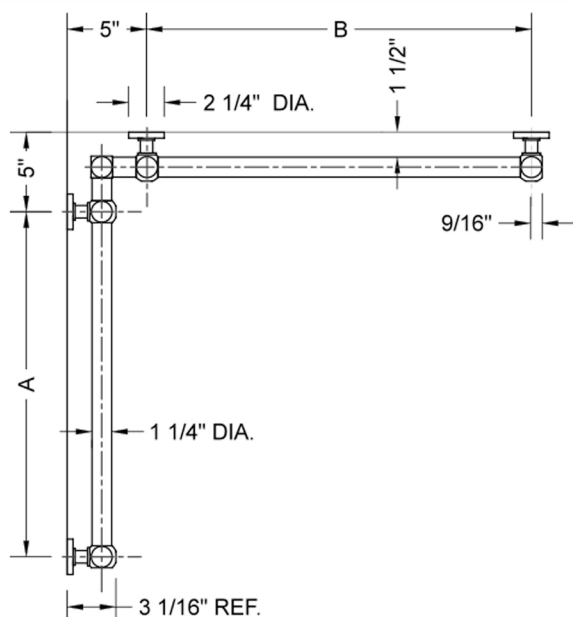

## G70 12" x 60" Inside Corner Grab Bar

Model #: G70-12-60-IC-

### FEATURES:

- ADA compliant when properly installed
- All brass construction, fully polished & plated
- All grab bars can be custom sized. Contact JACLO for pricing & availability
- Optional handshower sliders and toilet paper/wash cloth holders can be added only upon initial order
- Grab bars over 32" REQUIRE a middle post

### SPECIFICATION DRAWING:

BRASS LUXURY GRAB BAR							
PART. #	DESCRIPTION	A	B	PART. #	DESCRIPTION	A	B
G70-12-12-IC	CENTER OF POST	12"	12"	G70-24-36-IC	CENTER OF POST	24"	36"
G70-12-16-IC	CENTER OF POST	12"	16"	G70-24-48-IC	CENTER OF POST	24"	48"
G70-12-24-IC	CENTER OF POST	12"	24"	G70-24-60-IC	CENTER OF POST	24"	60"
G70-12-32-IC	CENTER OF POST	12"	32"				
				G70-32-32-IC	CENTER OF POST	32"	32"
G70-12-36-IC	CENTER OF POST	12"	36"	G70-32-36-IC	CENTER OF POST	32"	36"
G70-12-48-IC	CENTER OF POST	12"	48"	G70-32-48-IC	CENTER OF POST	32"	48"
G70-12-60-IC	CENTER OF POST	12"	60"	G70-32-60-IC	CENTER OF POST	32"	60"
G70-16-16-IC	CENTER OF POST	16"	16"	G70-36-36-IC	CENTER OF POST	36"	36"
G70-16-24-IC	CENTER OF POST	16"	24"	G70-36-48-IC	CENTER OF POST	36"	48"
G70-16-32-IC	CENTER OF POST	16"	32"	G70-36-60-IC	CENTER OF POST	36"	60"
G70-16-36-IC	CENTER OF POST	16"	36"	G70-48-48-IC	CENTER OF POST	48"	48"
G70-16-48-IC	CENTER OF POST	16"	48"	G70-48-60-IC	CENTER OF POST	48"	60"
G70-16-60-IC	CENTER OF POST	16"	60"				
				G70-60-60-IC	CENTER OF POST	60"	60"
G70-24-24-IC	CENTER OF POST	24"	24"				
G70-24-32-IC	CENTER OF POST	24"	32"				