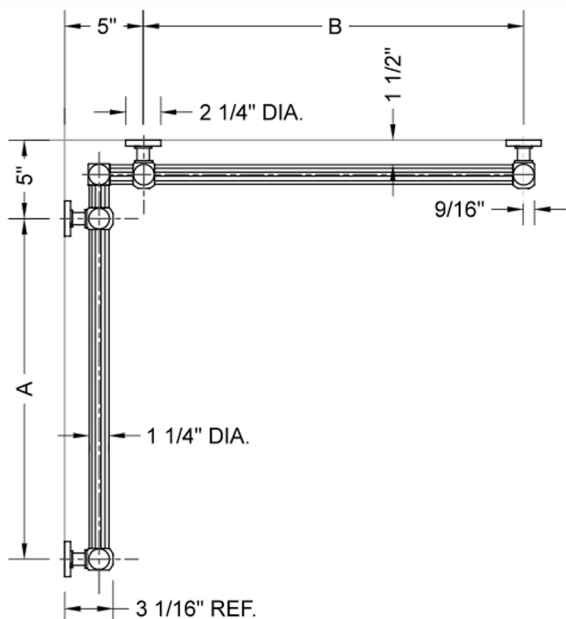

G71 12" x 16" Inside Corner Grab Bar

Model #: **G71-12-16-IC-**

FEATURES:

- ADA compliant when properly installed
- All brass construction, fully polished & plated
- All grab bars can be custom sized. Contact JACLO for pricing & availability
- Optional handshower sliders and toilet paper/wash cloth holders can be added only upon initial order
- Grab bars over 32" REQUIRE a middle post

SPECIFICATION DRAWING:

BRASS LUXURY GRAB BAR							
PART. #	DESCRIPTION	A	B	PART. #	DESCRIPTION	A	B
G71-12-12-IC	CENTER OF POST	12"	12"	G71-24-36-IC	CENTER OF POST	24"	36"
G71-12-16-IC	CENTER OF POST	12"	16"	G71-24-48-IC	CENTER OF POST	24"	48"
G71-12-24-IC	CENTER OF POST	12"	24"	G71-24-60-IC	CENTER OF POST	24"	60"
G71-12-32-IC	CENTER OF POST	12"	32"				
				G71-32-32-IC	CENTER OF POST	32"	32"
G71-12-36-IC	CENTER OF POST	12"	36"	G71-32-36-IC	CENTER OF POST	32"	36"
G71-12-48-IC	CENTER OF POST	12"	48"	G71-32-48-IC	CENTER OF POST	32"	48"
G71-12-60-IC	CENTER OF POST	12"	60"	G71-32-60-IC	CENTER OF POST	32"	60"
G71-16-16-IC	CENTER OF POST	16"	16"	G71-36-36-IC	CENTER OF POST	36"	36"
G71-16-24-IC	CENTER OF POST	16"	24"	G71-36-48-IC	CENTER OF POST	36"	48"
G71-16-32-IC	CENTER OF POST	16"	32"	G71-36-60-IC	CENTER OF POST	36"	60"
G71-16-36-IC	CENTER OF POST	16"	36"	G71-48-48-IC	CENTER OF POST	48"	48"
G71-16-48-IC	CENTER OF POST	16"	48"	G71-48-60-IC	CENTER OF POST	48"	60"
G71-16-60-IC	CENTER OF POST	16"	60"				
				G71-60-60-IC	CENTER OF POST	60"	60"
G71-24-24-IC	CENTER OF POST	24"	24"				
G71-24-32-IC	CENTER OF POST	24"	32"				