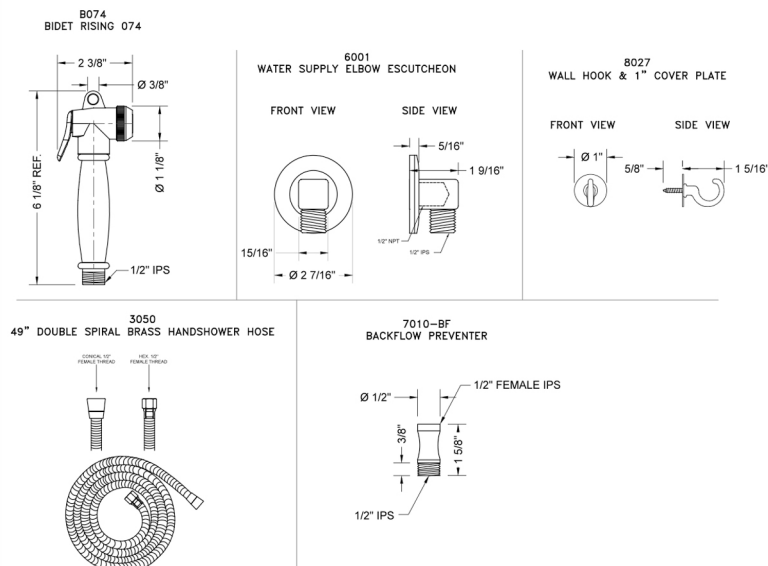

Bidet Rinsing Spray 074 Kit Model #: M74-

FEATURES:

- Brass power spray bidet kit
- 1/2" Female inlet x 1/2" Male outlet
- On/off trigger operation
- Note:
 - Separate shut off valve required when installing this item
 - Water must be turned off when not in use
- Kit includes:
 - Bidet handshower P/N B074
 - Supply elbow P/N 6001
 - Hose P/N 3049-DS
 - Wall hook 8027
 - Dual check valve back flow preventer P/N 7010-BF
- Not available in ULB, WH, & JACLO=Color

SPECIFICATION DRAWING:

SPRAY PATTERNS:

Power Spray