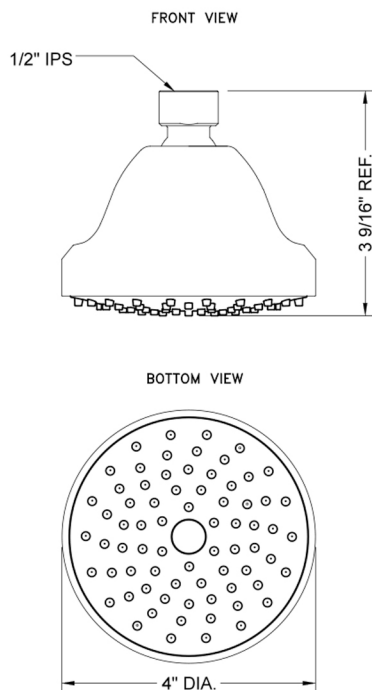

SHOWERALL® Single Function Showerhead with JX7® Technology- 2.0 GPM

Model #: S162-2.0-

JACLO
Confidence from start to finish.™

FEATURES:

- 4" diameter single function showerhead
- 1/2" IPS adjustable brass ball joint to adjust angle of showerhead
- Available flow rates: 2.5, 2.0, 1.75 & 1.5 GPM
- 2.0 GPM—WaterSense approved
- JX7® Technology

AVAILABLE FINISHES:

Polished Chrome (PCH) Satin Nickel (SN)

SPECIFICATION DRAWING:

SPRAY PATTERNS:

COMPLIANCES:

CEC

Complies with: ASME A112.18.1-2012/CSA B125.1-12