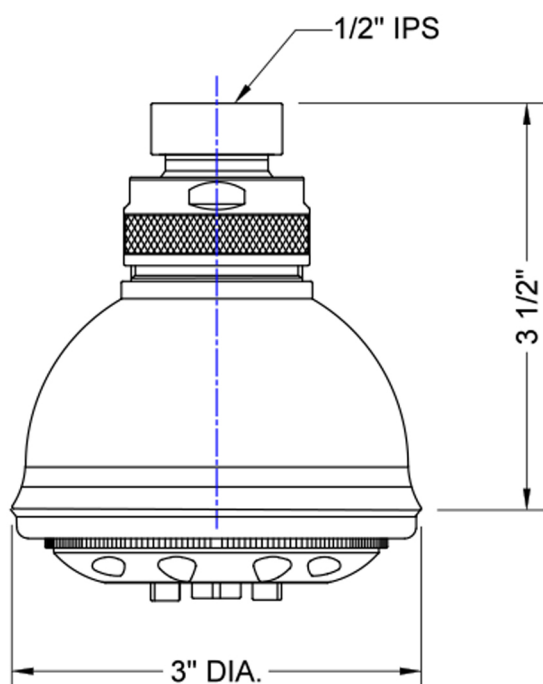

Ambra II Showerhead

Model #: S189-

FEATURES:

- 5 function showerhead
- 1/2" IPS adjustable brass ball joint to adjust angle of showerhead
- Available flow rates: 2.5, 2.0, 1.75 & 1.5 GPM

AVAILABLE FINISHES:

SPECIFICATION DRAWING:

SPRAY PATTERNS: