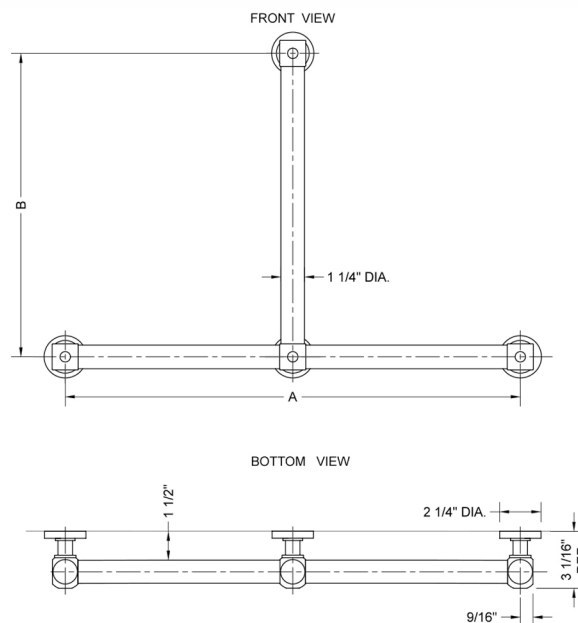

T70 Smooth Transitional 32H x 32W T Grab Bar

Model #: T70-32H-32W-

FEATURES:

- ADA compliant when properly installed
- All brass construction, fully polished & plated
- All grab bars can be custom sized. Contact JACLO for pricing & availability
- Optional handshower sliders and toilet paper/wash cloth holders can be added only upon initial order
- Grab bars over 32" REQUIRE a middle post

SPECIFICATION DRAWING:

BRASS LUXURY GRAB BAR			
PART. #	DESCRIPTION	A H	B W
T70-24H-24W	CENTER TO CENTER	24"	24"
T70-24H-32W	CENTER TO CENTER	24"	32"
T70-32H-24W	CENTER TO CENTER	32"	24"
T70-32H-32W	CENTER TO CENTER	32"	32"