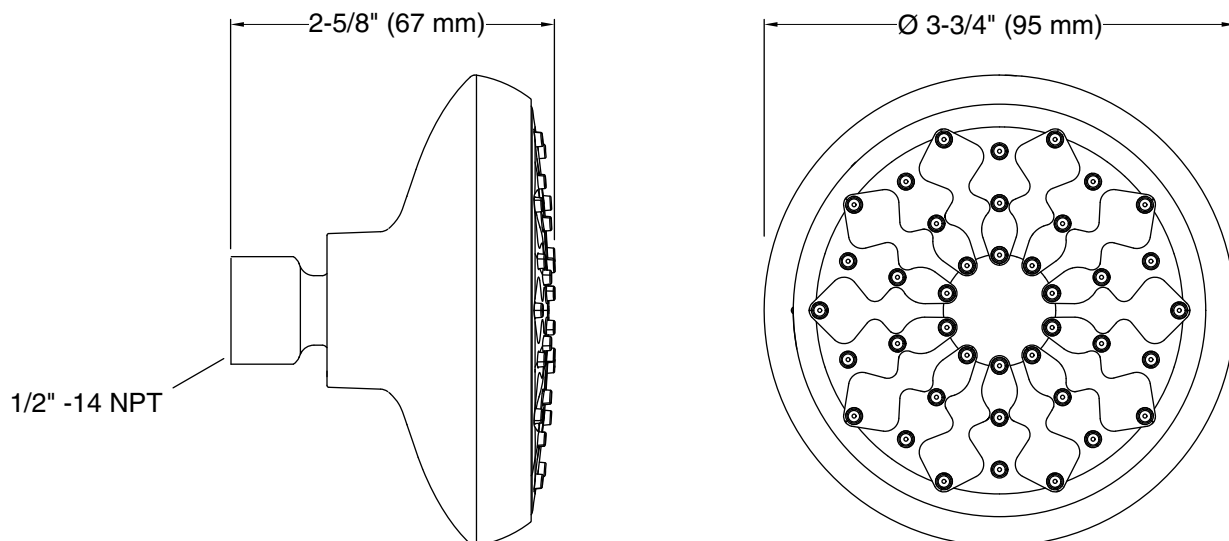

AWAKEN™ B90

Installation Notes

Install this product according to the installation guide.

Product Diagram