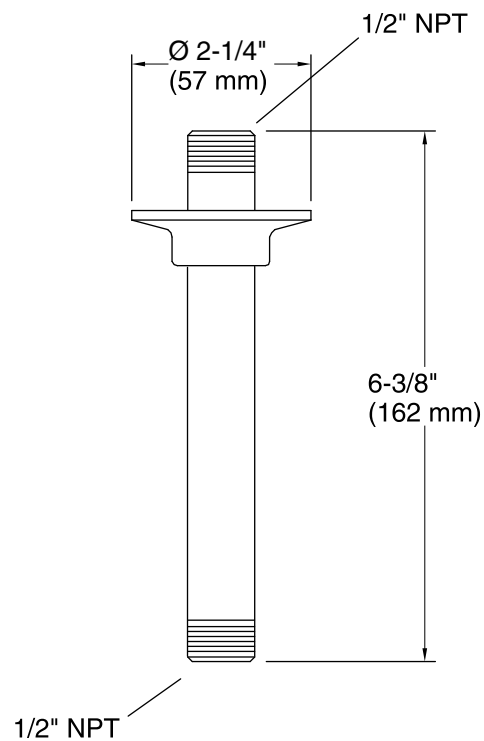

Technical Information

All product dimensions are nominal.

Notes

Install this product according to the installation instructions.