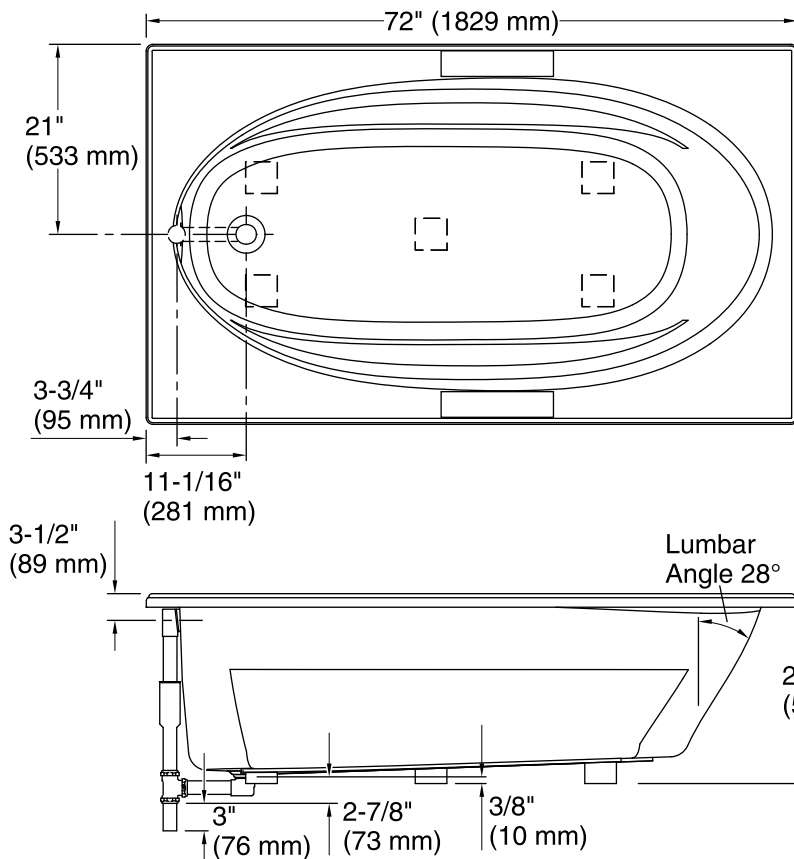

Color	Code	Description
	0	White
	96	Biscuit
	47	Almond

No change in measurements if connected with drain illustrated. (K-11677)

□ Recommended Faucet Location

Drop-In Rim Detail

Notes

Measure your actual product for rough-in details. Install this product according to the installation instructions.

Technical Information

All product dimensions are nominal.

Installation:	Drop-in
Drain location:	End
Basin area, bottom:	55" x 23-1/4" (1397 mm x 591 mm)
Basin area, top:	64" x 32" (1626 mm x 813 mm)
Weight:	100 lbs (45.4 kg)
Minimum floor load:	38 lbs/ft ² (185.5 kg/m ²)
Water depth:	15" (381 mm)
Water capacity:	78.5 gal (297.2 L)
Cutout:	Drop-in, 70-1/2" x 40-1/2" (1791 mm x 1029 mm)
Minimum flat for door:	3-1/16" (78 mm)