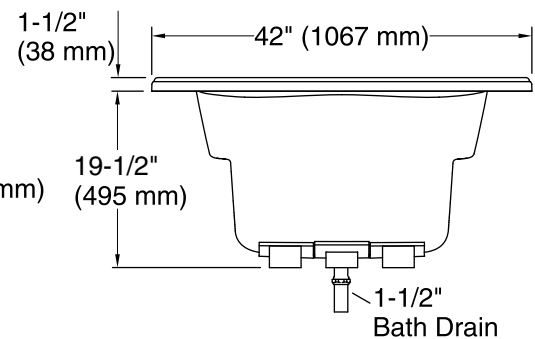

Color	Code	Description
	0	White
	96	Biscuit
	47	Almond

No change in measurements if connected with drain illustrated. (K-11677)

□ Recommended Faucet Location

Drop-In Rim Detail

Notes

Measure your actual product for rough-in details. Install this product according to the installation instructions.

The hot water supply should be 70% of the capacity of the bath or greater. Installations will vary.

If installing a rim-mount faucet, make sure there is no interference above or below the deck before drilling any holes.

Technical Information

All product dimensions are nominal.

Installation:	Drop-in
Drain location:	End
Basin area, bottom:	55" x 23-1/4" (1397 mm x 591 mm)
Basin area, top:	64" x 32" (1626 mm x 813 mm)
Weight:	100 lbs (45.4 kg)
Minimum floor load:	38 lbs/ft ² (185.5 kg/m ²)
Water depth:	15" (381 mm)
Water capacity:	78.5 gal (297.2 L)
Cutout:	Drop-in, 70-1/2" x 40-1/2" (1791 mm x 1029 mm)
Minimum flat for door:	3-1/16" (78 mm)