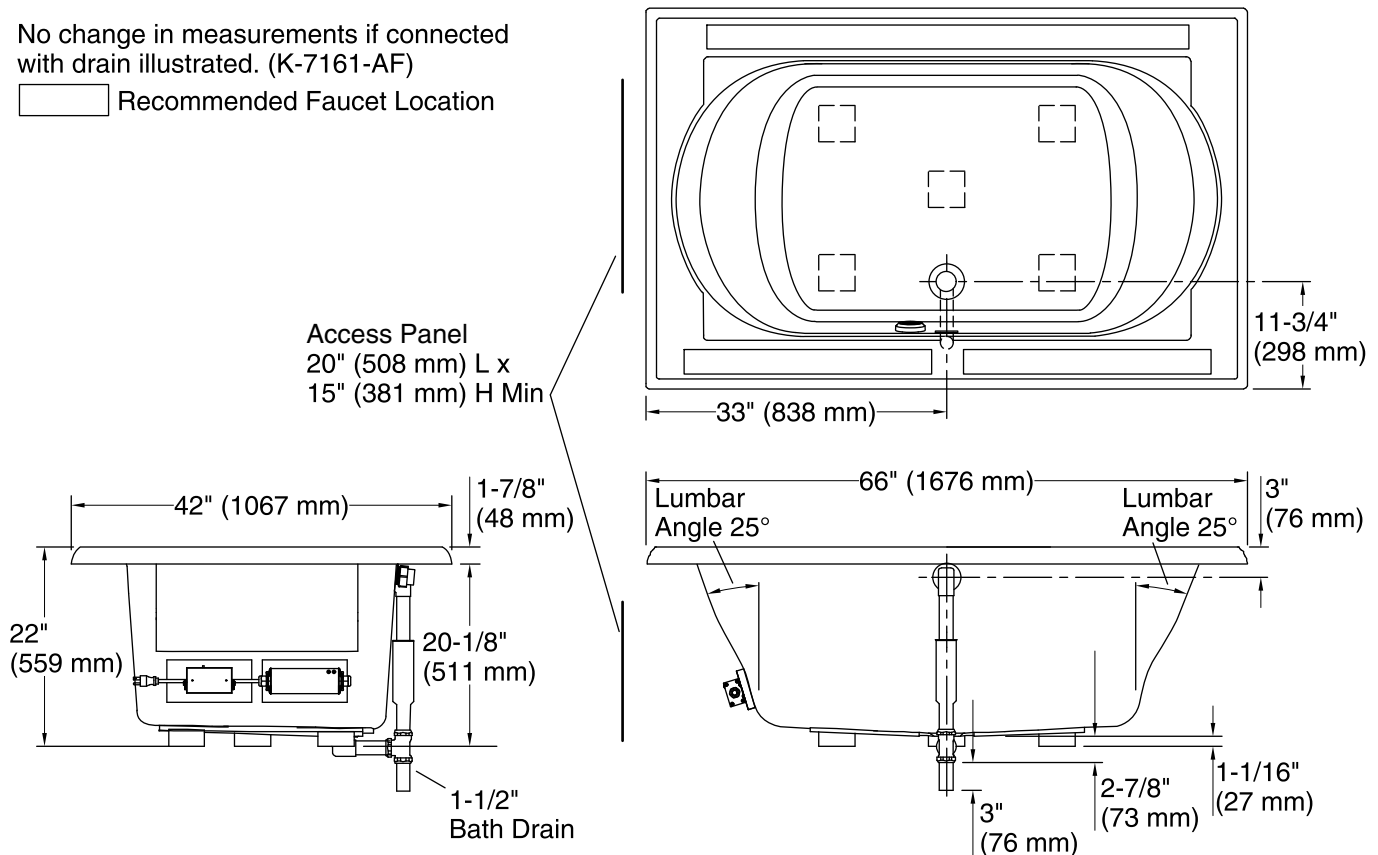

 Recommended Faucet Location

### Technical Information

All product dimensions are nominal.

Installation:	Drop-in
Drain location:	Center rear
Basin area, bottom:	42" x 27" (1067 mm x 686 mm)
Basin area, top:	54" x 30" (1372 mm x 762 mm)
Weight:	80 lbs (36.3 kg)
Minimum floor load:	40 lbs/ft <sup>2</sup> (195.3 kg/m <sup>2</sup> )
Water depth:	16" (406 mm)
Water capacity:	81 gal (306.6 L)
Cutout:	Drop-in, 64-1/2" x 40-1/2" (1638 mm x 1029 mm)
Electrical component rating:	Heated Surface: 120 V, 0.5 A, 60 Hz, 65 W
Minimum flat for door:	4-1/4" (108 mm)