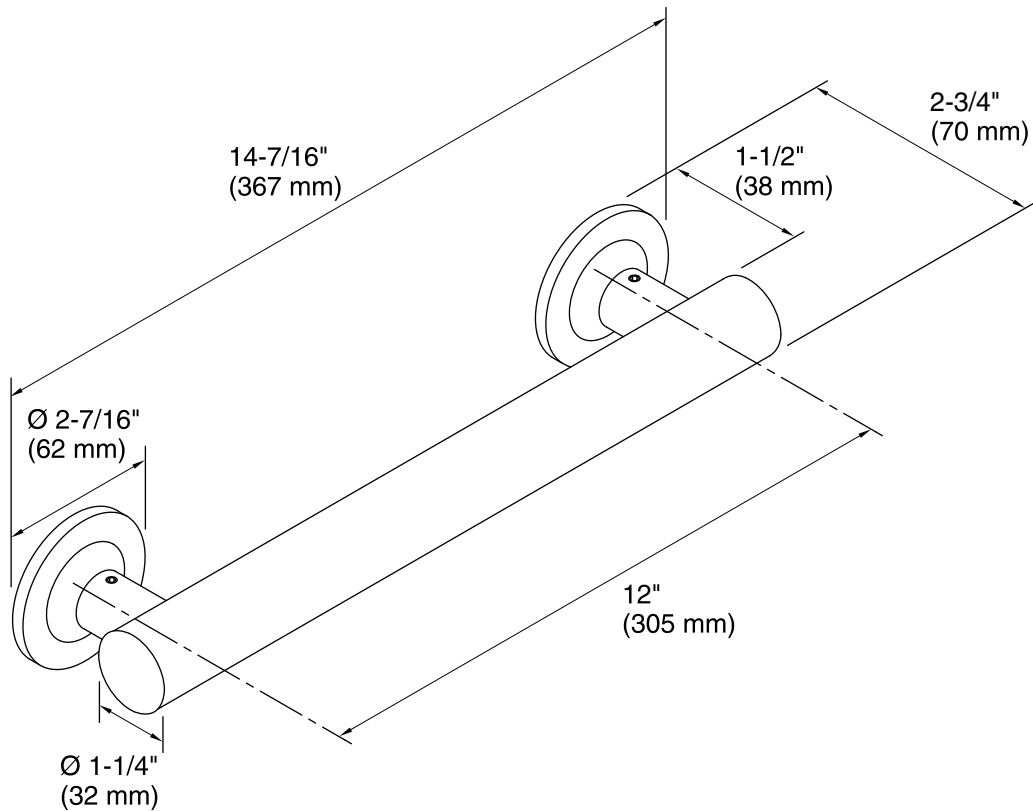

Technical Information

All product dimensions are nominal.

Material: Metal

Notes

Measure your actual product for roughing-in details.

WARNING: Risk of personal injury. The wall plates on the grab bar must be mounted to a brace between the wall studs. This will ensure that the weight of the user is adequately supported.