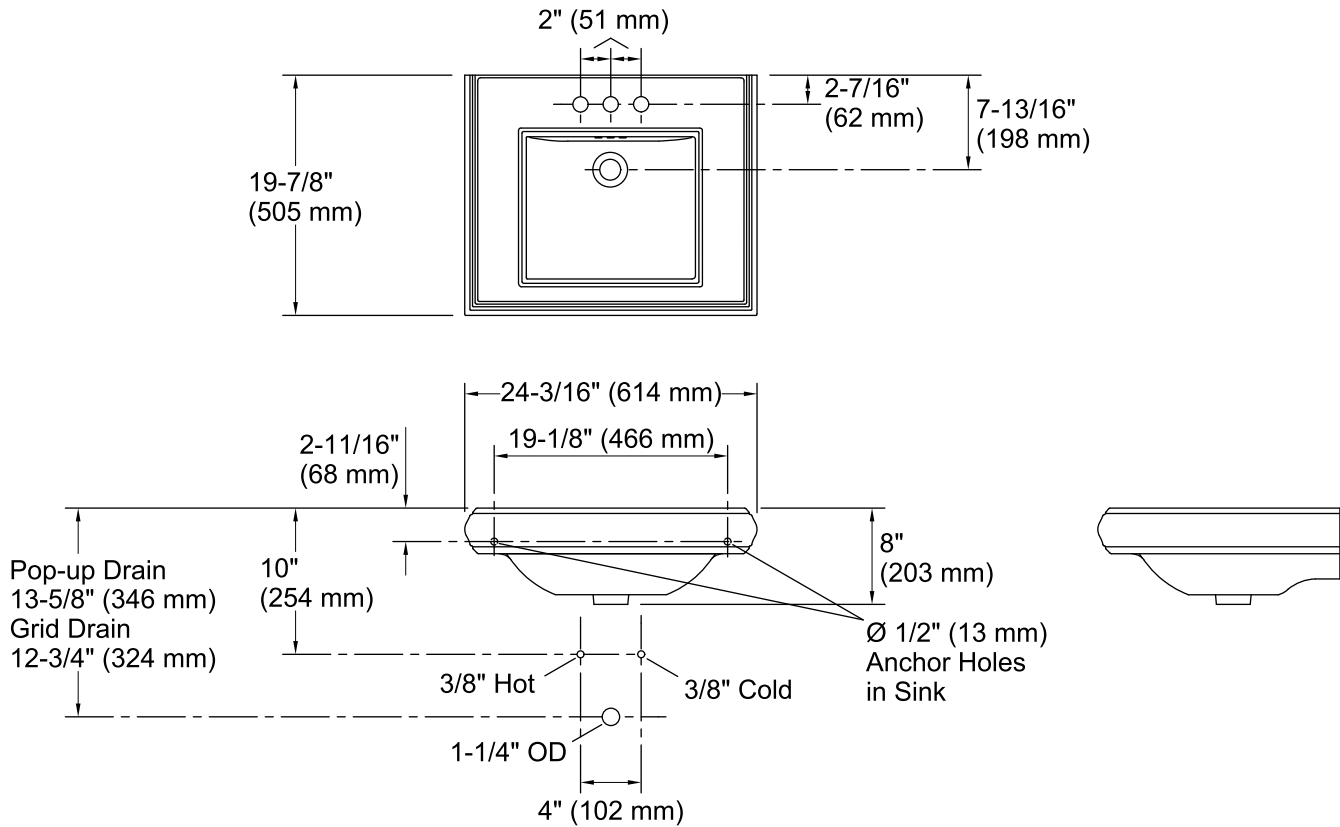

Features

- 4-inch center faucet holes.
- Refined rectangular basin.
- Overflow drain.
- Combines with the K-2267 pedestal to create the K-2238-4 Memoirs pedestal sink.
- Combines with the K-30009 Memoirs console table legs to create a complete console table solution.
- Coordinates with other products in the Memoirs collection.

Material

- Fireclay

Installation

- Pedestal or console table.

Recommended Products/Accessories

K-2267 Bathroom Sink Pedestal
K-30009 Console Table Legs

Codes/Standards

ASME A112.19.2/CSA B45.1

Technical Information

All product dimensions are nominal.

Bowl configuration:	Single
Installation:	Pedestal, Console table
Bowl area:	Length: 15" (381 mm) Width: 13" (330 mm) With overflow: Yes Water depth: 4-1/2" (114 mm)
Number of deck holes:	3
Faucet hole spacing:	4" (102 mm)
Faucet hole(s):	1-1/4" (32 mm)
Drain hole:	1-3/4" (44 mm)