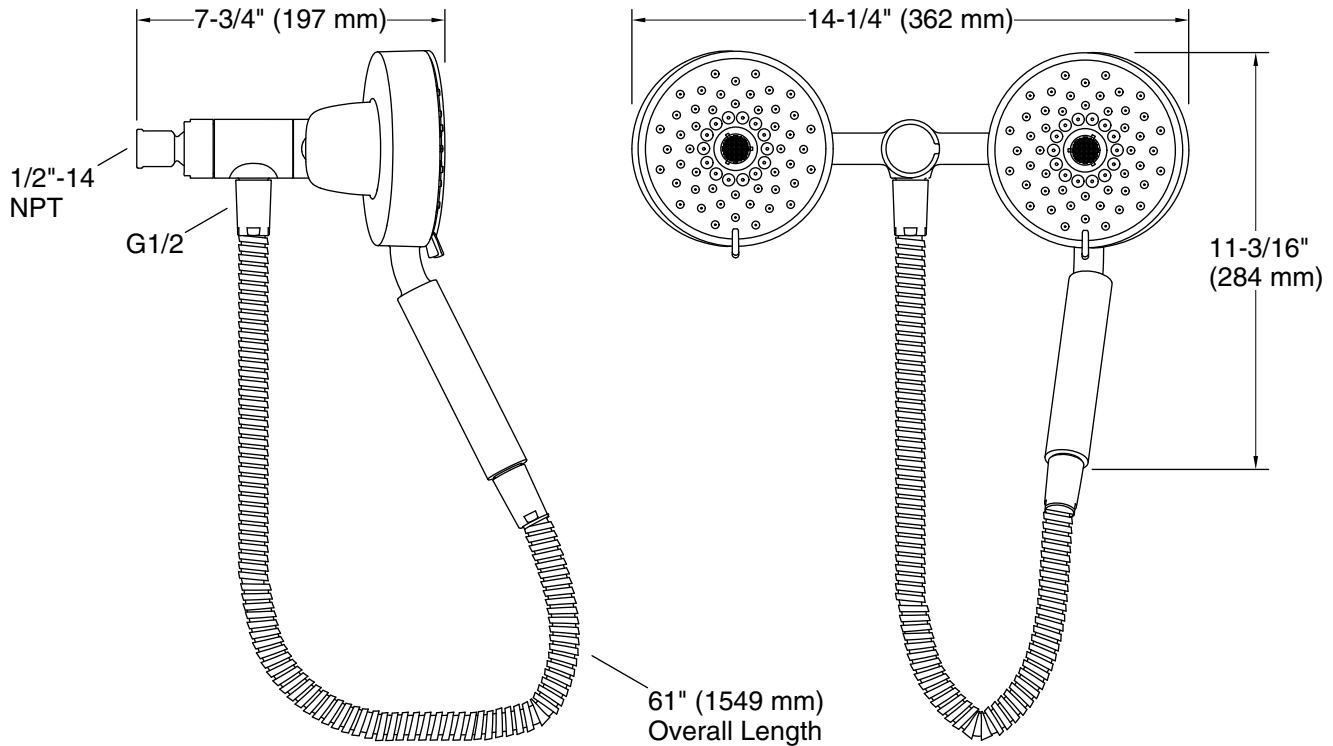

Features

- Multifunction showerhead and handshower each have advanced spray engines to provide three experiences: full coverage, pulsating massage, and silk spray
- Full coverage spray produces an encompassing spray ideal for everyday use
- Pulsating massage spray targets sore muscles to ease away aches and pains
- Silk spray releases a dense, luxurious spray ideal for rinsing
- Pause feature temporarily pauses water flow to conserve water while you lather, shave, or shampoo
- MasterClean™ sprayface features an easy-to-clean surface that withstands mineral buildup
- 1.75 gpm (6.6 lpm) maximum flow rate at 45 psi (3.1 bar)
- Box includes: Showerhead, handshower, 60" (1524 mm) metal hose

Material

- Premium material construction for durability and reliability
- KOHLER finishes resist corrosion and tarnishing

Installation

- Shower arm and flange sold separately

Included Components

Additional Components:
60" metal hose

Technical Information

All product dimensions are nominal.

Showerhead/Body Spray:

Rated maximum flow: 1.75 gal/min (6.6 l/min)

Pressure: 45 psi (3.1 bar)

Notes

Install this product according to the installation instructions.