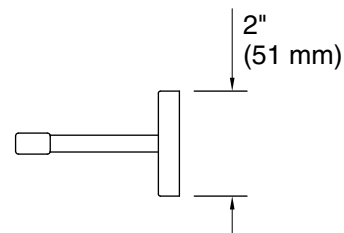

Features

- 12" (305 mm) bar.
- Coordinates with other products in the Square collection.

Material

- Premium metal construction for durability and reliability.
- KOHLER finishes resist corrosion and tarnishing.

Technical Information

All product dimensions are nominal.

Material: Zinc, Stainless Steel

Notes

Install this product in accordance with the installation instructions.

CAUTION: Risk of personal injury. Do not install these products in any area where they are likely to be used inadvertently as a grab bar or support bar. These products are not designed or intended for use as a grab bar or support bar.