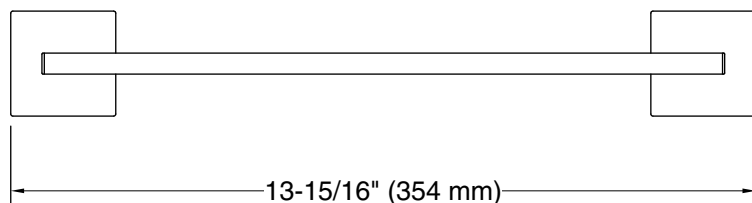

Features

- 12" (305 mm) bar.
- Coordinates with other products in the Square collection.

Material

- Premium metal construction for durability and reliability.
- KOHLER finishes resist corrosion and tarnishing.

Installation

- Installation hardware and template included.

Recommended Products/Accessories

- K-31508-TA hand towel with Tatami weave, 18" x 30"
- K-31508-TE hand towel with Terry weave, 18" x 30"
- K-31508-TX hand towel with Textured weave, 18" x 30"

Technical Information

All product dimensions are nominal.

Material: Zinc, Stainless Steel

Notes

Install this product in accordance with the installation instructions.

CAUTION: Risk of personal injury. Do not install these products in any area where they are likely to be used inadvertently as a grab bar or support bar. These products are not designed or intended for use as a grab bar or support bar.