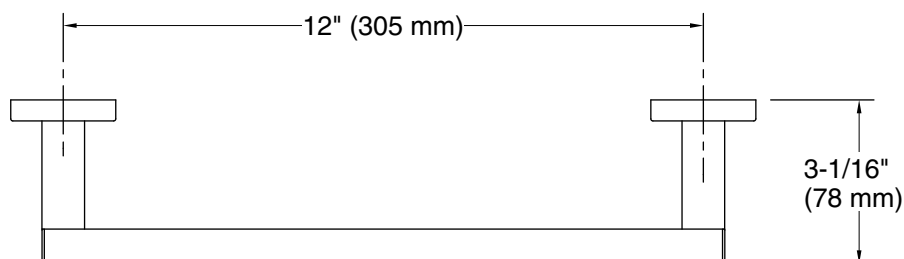

Features

- 12" (305 mm) bar.
- Coordinates with other products in the Square collection.

Material

- Premium metal construction for durability and reliability.
- KOHLER finishes resist corrosion and tarnishing.

Technical Information

All product dimensions are nominal.

Material: Zinc, Stainless Steel

Notes

Install this product in accordance with the installation instructions.

CAUTION: Risk of personal injury. Do not install these products in any area where they are likely to be used inadvertently as a grab bar or support bar. These products are not designed or intended for use as a grab bar or support bar.